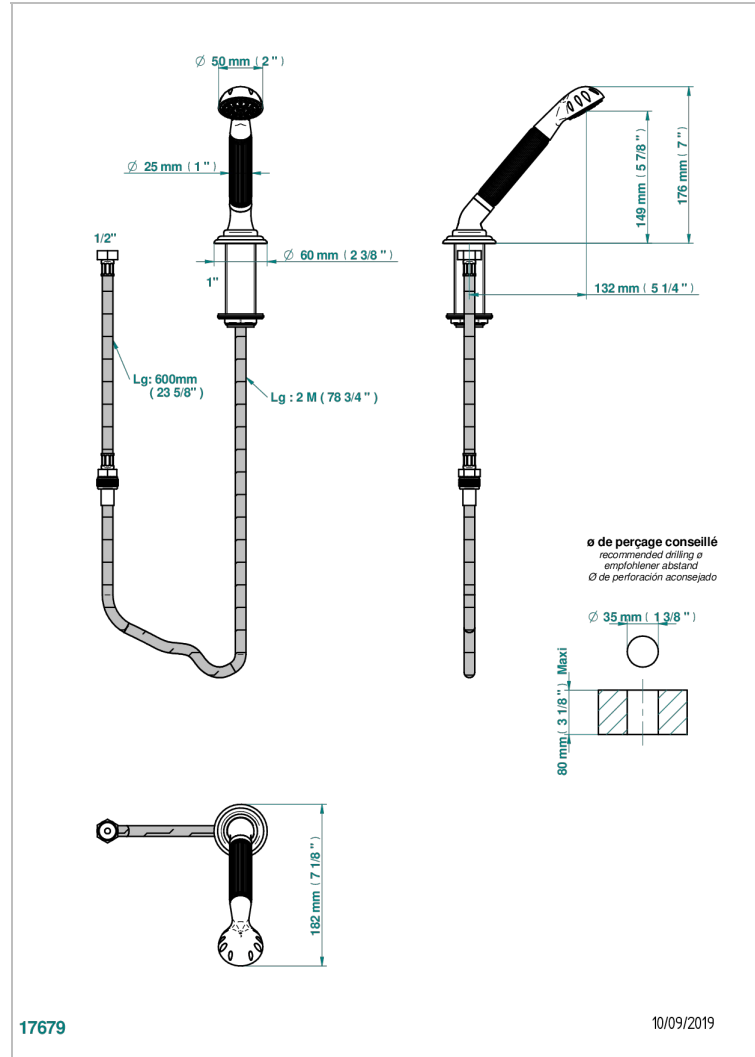

# SULLY LAPIS LAZULI

A1W-60A

Deck mounted hand shower, with hose

## CHARACTERISTIC

- ACS : 20ACCLY558