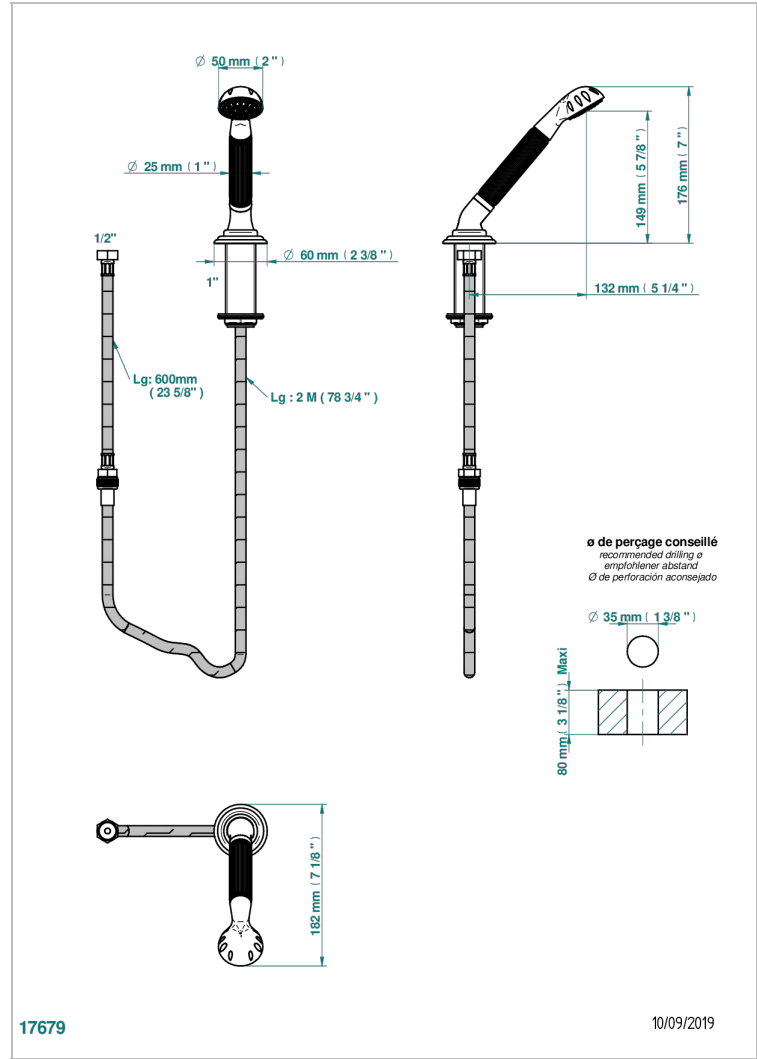

SULLY LAPIS LAZULI

A1W-60A

Rim mounted stylised handshower, 2 m hose and angle rest

CHARACTERISTIC

- ACS : 20ACCLY558

TECHNICAL SPECS

- Recommandé : 3 bars (max. 5 bars) - Advised : 43,5 psi (max. 72 psi)
- 9,5 l/min à 3 bars (2.5 gpm at 43.5 psi)

STANDARDS

AVAILABLE FINITIONS

Antique nickel - H28
Black ceram - D30
Blush PVD - H62
Brass color PVD - H49
Brown bronze color PVD - F33
Gold color PVD - H52

Graphite PVD - H64
Matt Umber PVD - H67
Matt blush PVD - H60
Matt brass color PVD - H50
Matt brown bronze color PVD - F34
Matt chrome - C02