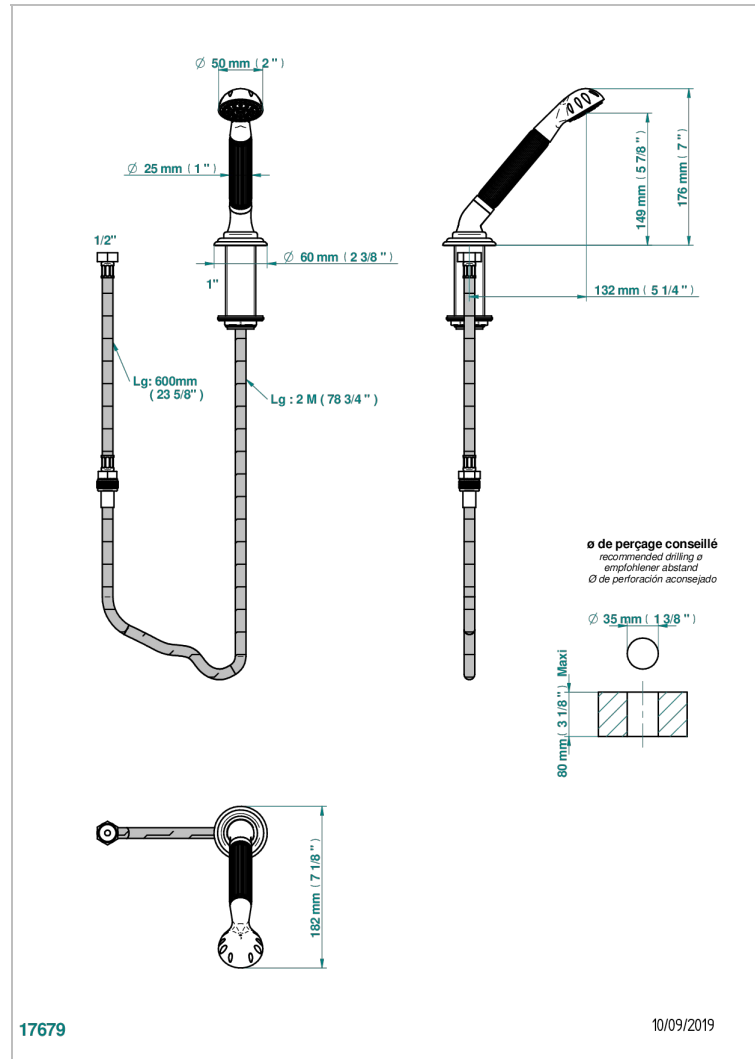

SULLY LAPIS LAZULI

A1W-60A

Rim mounted stylised handshower, 2 m hose and angle rest

CHARACTERISTIC

- ACS : 20ACCLY558

TECHNICAL SPECS

- Recommandé : 3 bars (max. 5 bars) - Advised : 43,5 psi (max. 72 psi)
- 9,5 l/min à 3 bars (2.5 gpm at 43.5 psi)

STANDARDS

AVAILABLE FINITIONS

Antique nickel - H28
Black ceram - D30
Blush PVD - H62
Brass color PVD - H49
Brown bronze color PVD - F33
Gold color PVD - H52

Graphite PVD - H64
Matt Umber PVD - H67
Matt blush PVD - H60
Matt brass color PVD - H50
Matt brown bronze color PVD - F34
Matt chrome - C02