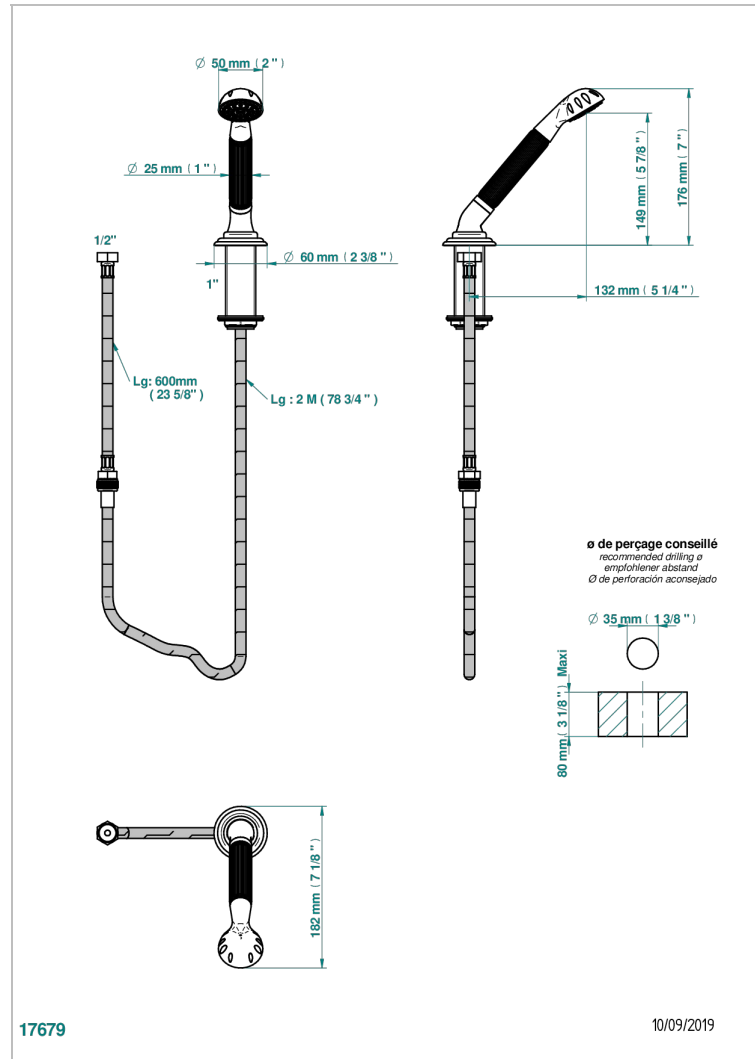

CHEVERNY RED JASPER

A1U-60A

Deck mounted hand shower, with hose

CHARACTERISTIC

- ACS : 20ACCLY558

STANDARDS

TECHNICAL SPECS

- Recommandé : 3 bars (max. 5 bars) - Advised : 43,5 psi (max. 72 psi)
- 9,5 l/min à 3 bars (2.5 gpm at 43.5 psi)

Umber PVD - H66