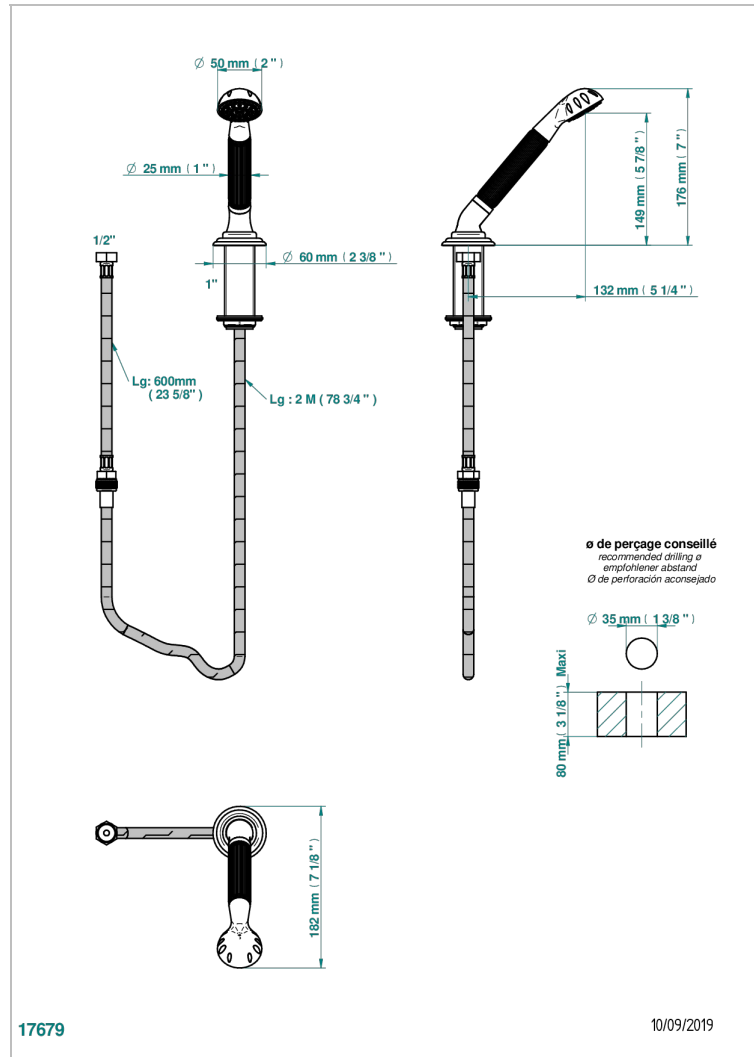

CHEVERNY RED JASPER

A1U-60A

Rim mounted stylised handshower, 2 m hose and angle rest

CHARACTERISTIC

- ACS : 20ACCLY558

TECHNICAL SPECS

- Recommandé : 3 bars (max. 5 bars) - Advised : 43,5 psi (max. 72 psi)
- 9,5 l/min à 3 bars (2.5 gpm at 43.5 psi)

STANDARDS

AVAILABLE FINITIONS

Antique nickel - H28
Black ceram - D30
Blush PVD - H62
Brass color PVD - H49
Brown bronze color PVD - F33
Gold color PVD - H52

Graphite PVD - H64
Matt Umber PVD - H67
Matt blush PVD - H60
Matt brass color PVD - H50
Matt brown bronze color PVD - F34
Matt chrome - C02