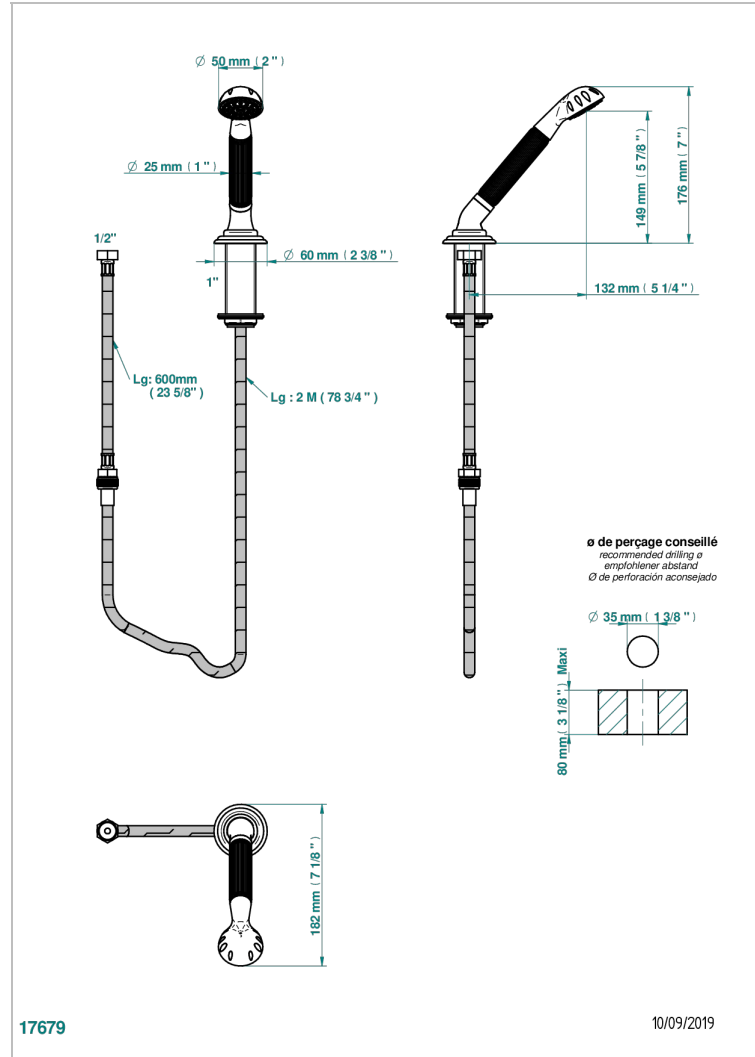

CHEVERNY RED JASPER

A1U-60A

Rim mounted stylised handshower, 2 m hose and angle rest

CHARACTERISTIC

- ACS : 20ACCLY558

TECHNICAL SPECS

- Recommandé : 3 bars (max. 5 bars) - Advised : 43,5 psi (max. 72 psi)
- 9,5 l/min à 3 bars (2.5 gpm at 43.5 psi)

STANDARDS

AVAILABLE FINITIONS

Antique nickel - H28
Black ceram - D30
Blush PVD - H62
Brass color PVD - H49
Brown bronze color PVD - F33
Gold color PVD - H52

Graphite PVD - H64
Matt Umber PVD - H67
Matt blush PVD - H60
Matt brass color PVD - H50
Matt brown bronze color PVD - F34
Matt chrome - C02