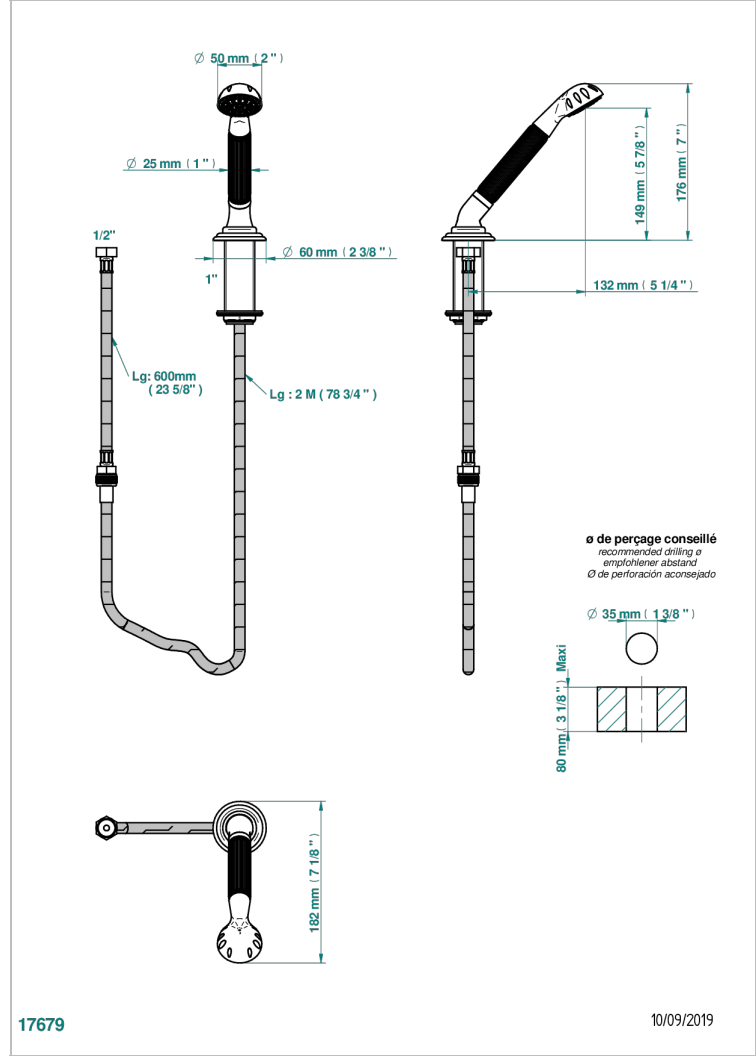

CHEVERNY LAPIS LAZULI

A1T-60A

Deck mounted hand shower, with hose

CHARACTERISTIC

- ACS : 20ACCLY558

TECHNICAL SPECS

- Recommandé : 3 bars (max. 5 bars) - Advised : 43,5 psi (max. 72 psi)
- 9,5 l/min à 3 bars (2.5 gpm at 43.5 psi)

STANDARDS

AVAILABLE FINITIONS

Black ceram - D30
Blush PVD - H62
Brass color PVD - H49
Brown bronze color PVD - F33
Chrome polished - A02
Chrome polished / gold polished - G02

Gold color PVD - H52
Gold mat - F07
Gold polished - F01
Graphite PVD - H64
Matt Umber PVD - H67
Matt blush PVD - H60

Umber PVD - H66