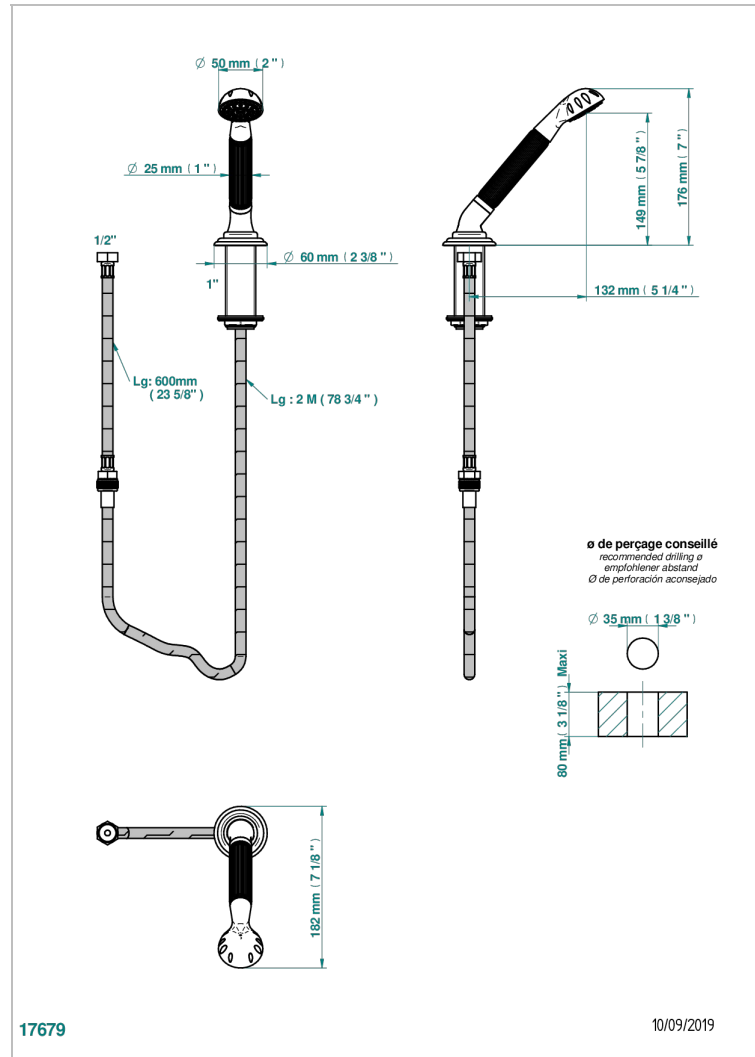

# CHEVERNY LAPIS LAZULI

A1T-60A

Rim mounted stylised handshower, 2 m hose and angle rest

## CHARACTERISTIC

- ACS : 20ACCLY558