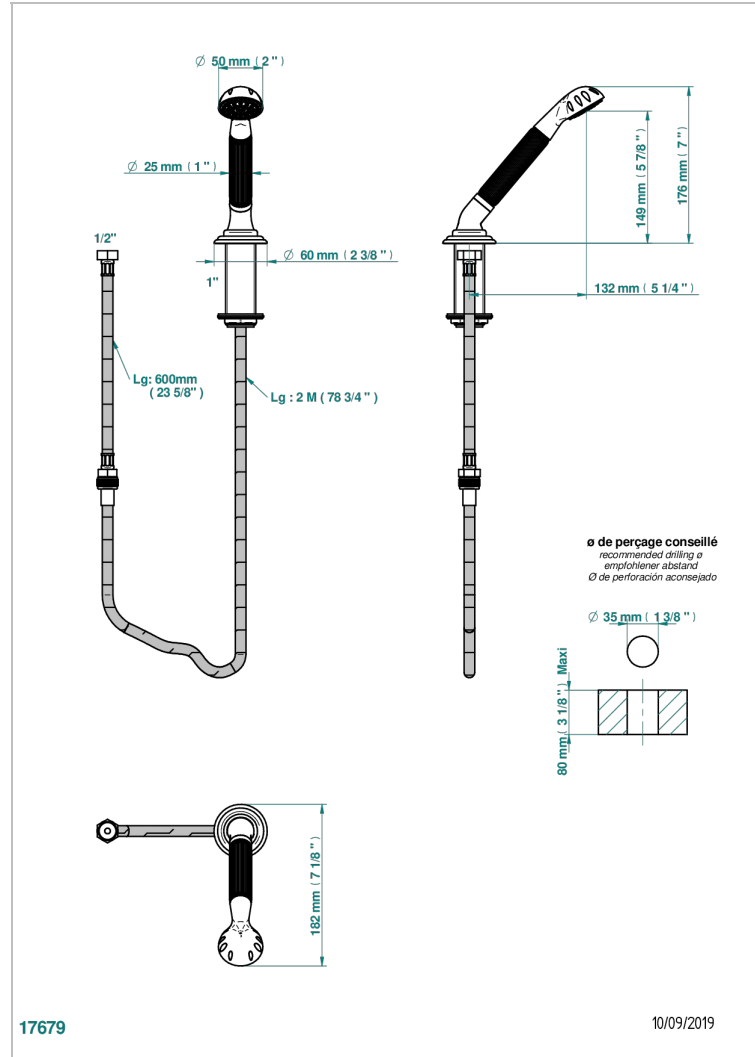

# CHEVERNY LAPIS LAZULI

A1T-60A

Rim mounted stylised handshower, 2 m hose and angle rest

## CHARACTERISTIC

- ACS : 20ACCLY558