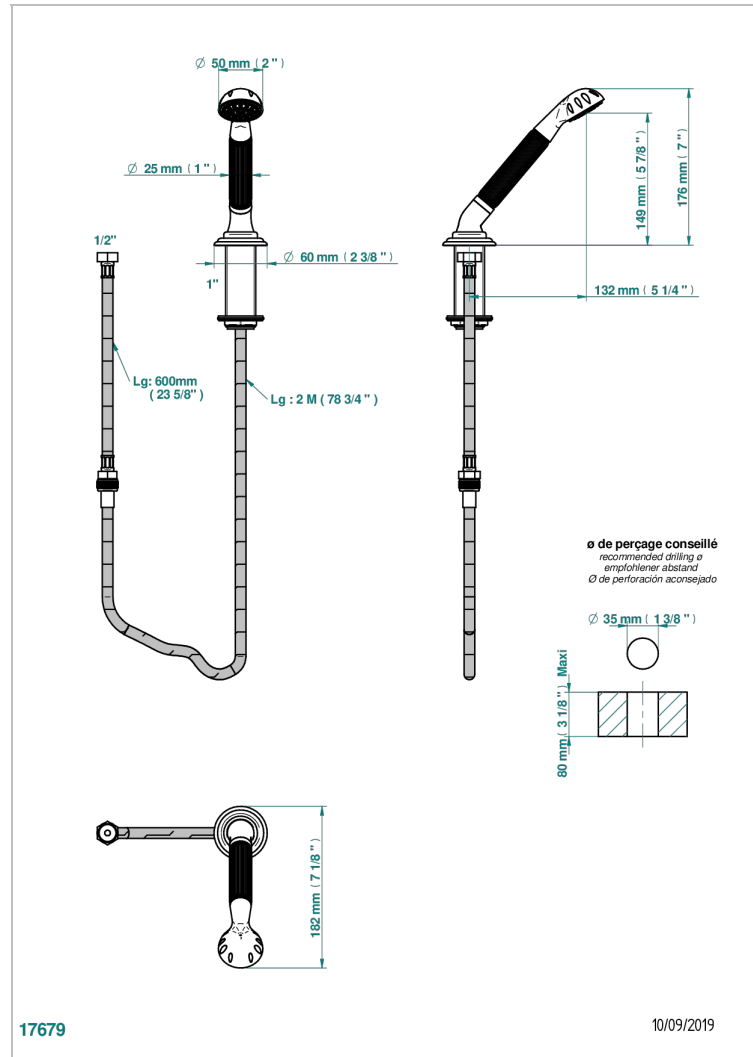

CHEVERNY MALACHITE

A1S-60A

Deck mounted hand shower, with hose

CHARACTERISTIC

- ACS : 20ACCLY558

STANDARDS

TECHNICAL SPECS

- Recommandé : 3 bars (max. 5 bars) - Advised : 43,5 psi (max. 72 psi)
- 9,5 l/min à 3 bars (2.5 gpm at 43.5 psi)

Umber PVD - H66