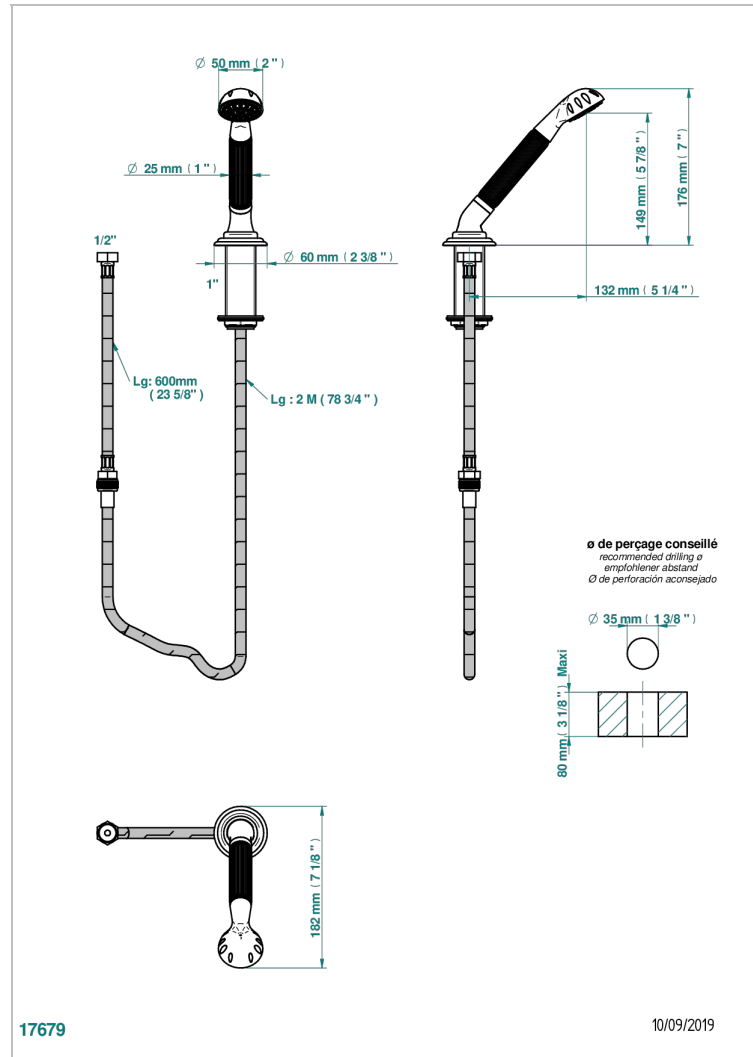

CHEVERNY MALACHITE

A1S-60A

Rim mounted stylised handshower, 2 m hose and angle rest

CHARACTERISTIC

- ACS : 20ACCLY558

TECHNICAL SPECS

- Recommandé : 3 bars (max. 5 bars) - Advised : 43,5 psi (max. 72 psi)
- 9,5 l/min à 3 bars (2.5 gpm at 43.5 psi)

STANDARDS

AVAILABLE FINITIONS

Antique nickel - H28
Black ceram - D30
Blush PVD - H62
Brass color PVD - H49
Brown bronze color PVD - F33
Gold color PVD - H52

Graphite PVD - H64
Matt Umber PVD - H67
Matt blush PVD - H60
Matt brass color PVD - H50
Matt brown bronze color PVD - F34
Matt chrome - C02