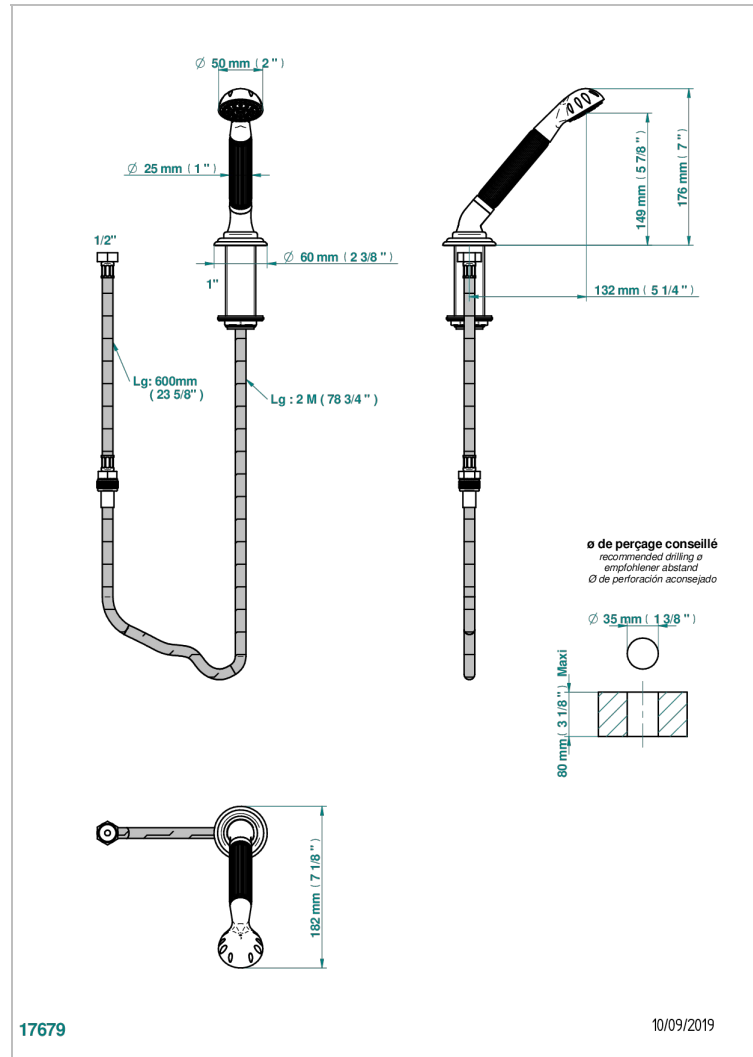

# CHEVERNY MALACHITE

A1S-60A

Rim mounted stylised handshower, 2 m hose and angle rest

## CHARACTERISTIC

- ACS : 20ACCLY558