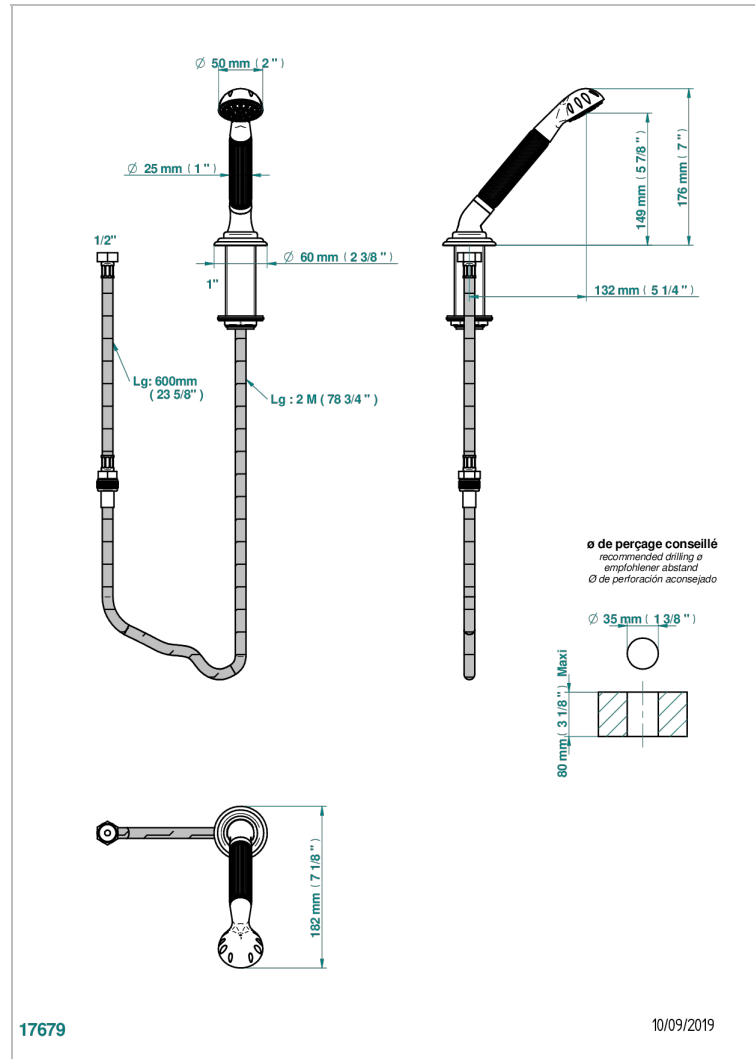

AMBOISE BLACK ONYX

A1M-60A

Deck mounted hand shower, with hose

CHARACTERISTIC

- ACS : 20ACCLY558

TECHNICAL SPECS

- Recommandé : 3 bars (max. 5 bars) - Advised : 43,5 psi (max. 72 psi)
- 9,5 l/min à 3 bars (2.5 gpm at 43.5 psi)

STANDARDS

AVAILABLE FINITIONS

Black ceram - D30
Blush PVD - H62
Brass color PVD - H49
Brown bronze color PVD - F33
Chrome polished - A02
Chrome polished / gold polished - G02

Gold color PVD - H52
Gold mat - F07
Gold polished - F01
Graphite PVD - H64
Matt Umber PVD - H67
Matt blush PVD - H60

Umber PVD - H66