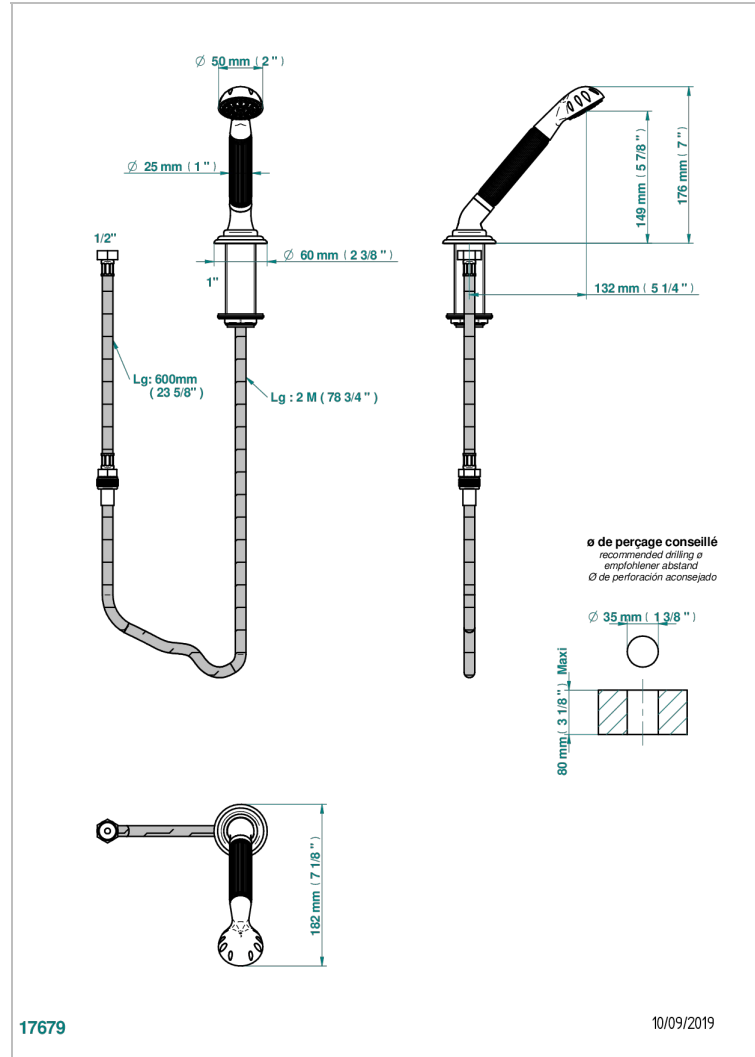

AMBOISE BLACK ONYX

A1M-60A

Rim mounted stylised handshower, 2 m hose and angle rest

CHARACTERISTIC

- ACS : 20ACCLY558

TECHNICAL SPECS

- Recommandé : 3 bars (max. 5 bars) - Advised : 43,5 psi (max. 72 psi)
- 9,5 l/min à 3 bars (2.5 gpm at 43.5 psi)

STANDARDS

AVAILABLE FINITIONS

Antique nickel - H28
Black ceram - D30
Blush PVD - H62
Brass color PVD - H49
Brown bronze color PVD - F33
Gold color PVD - H52

Graphite PVD - H64
Matt Umber PVD - H67
Matt blush PVD - H60
Matt brass color PVD - H50
Matt brown bronze color PVD - F34
Matt chrome - C02