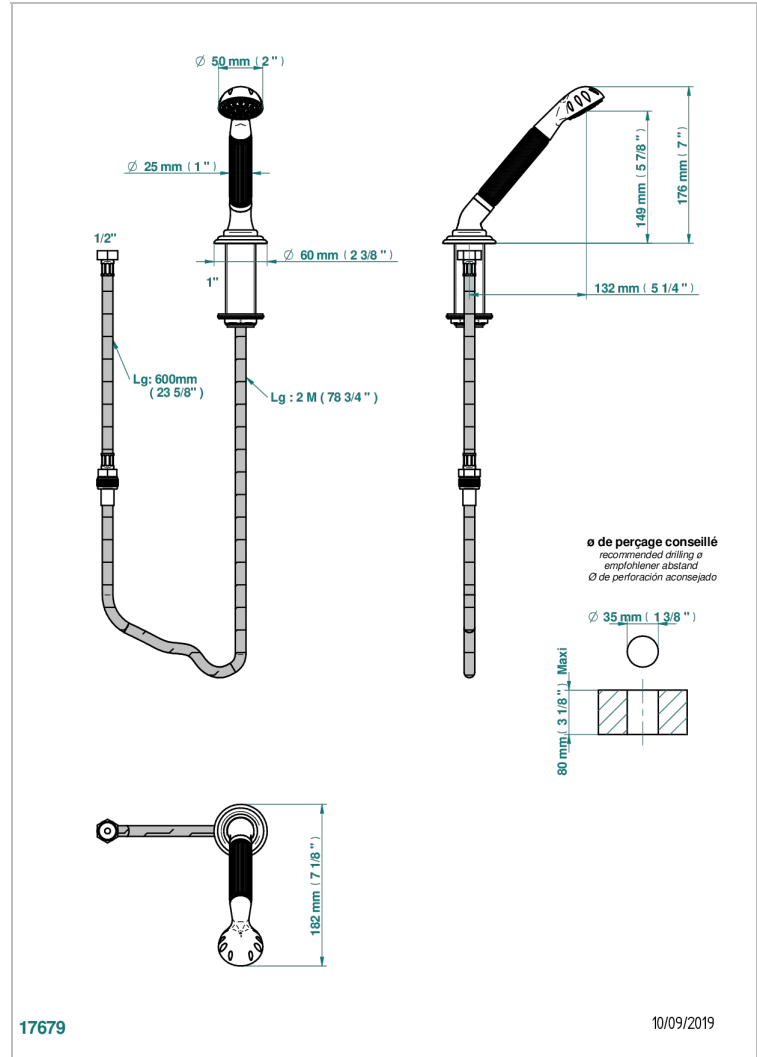

# AMBOISE BLACK ONYX

A1M-60A

Rim mounted stylised handshower, 2 m hose and angle rest

## CHARACTERISTIC

- ACS : 20ACCLY558