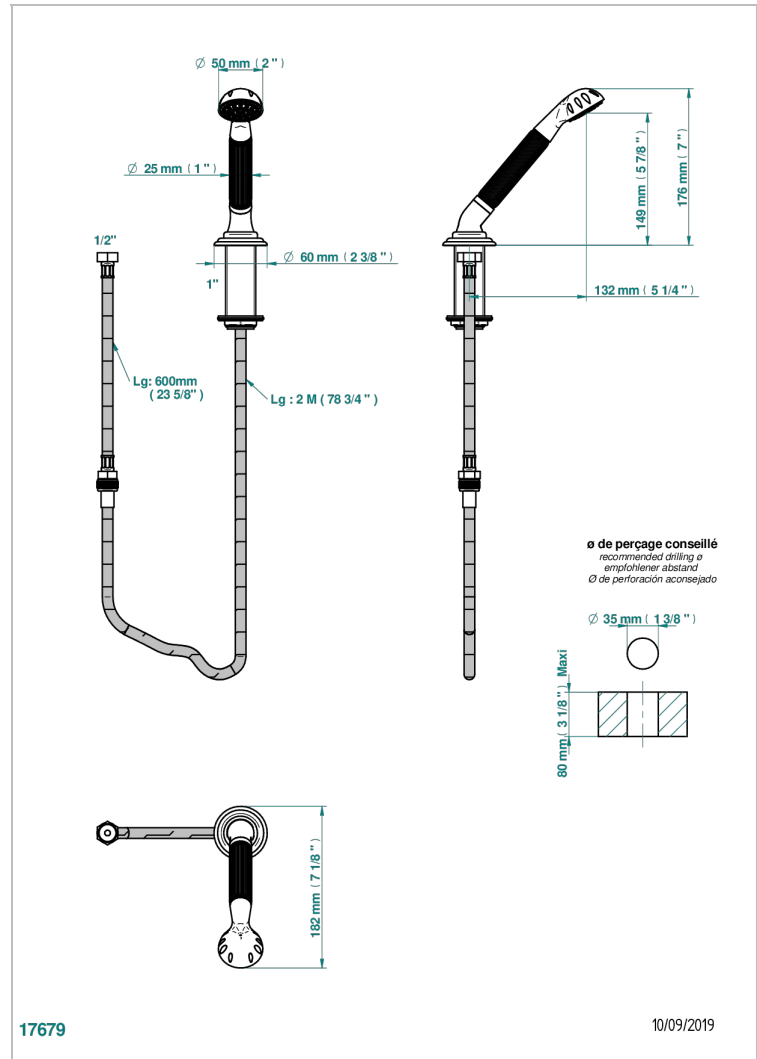

# AMBOISE RED JASPER

A1L-60A

Deck mounted hand shower, with hose

## CHARACTERISTIC

- ACS : 20ACCLY558