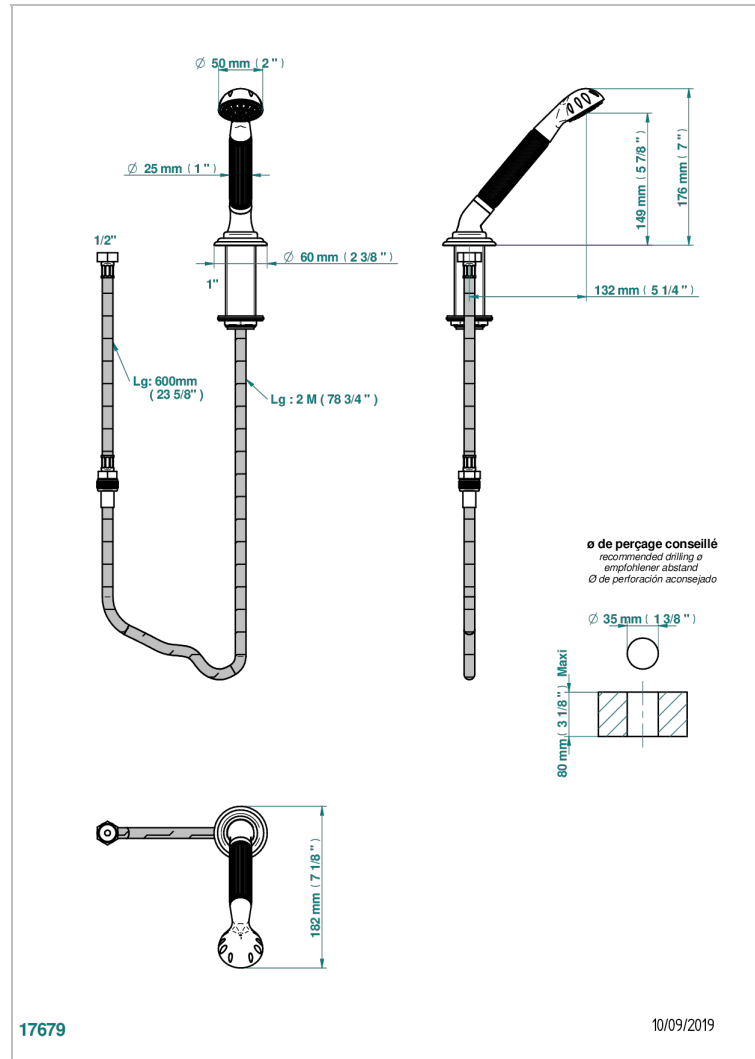

# AMBOISE RED JASPER

A1L-60A

Rim mounted stylised handshower, 2 m hose and angle rest

## CHARACTERISTIC

- ACS : 20ACCLY558