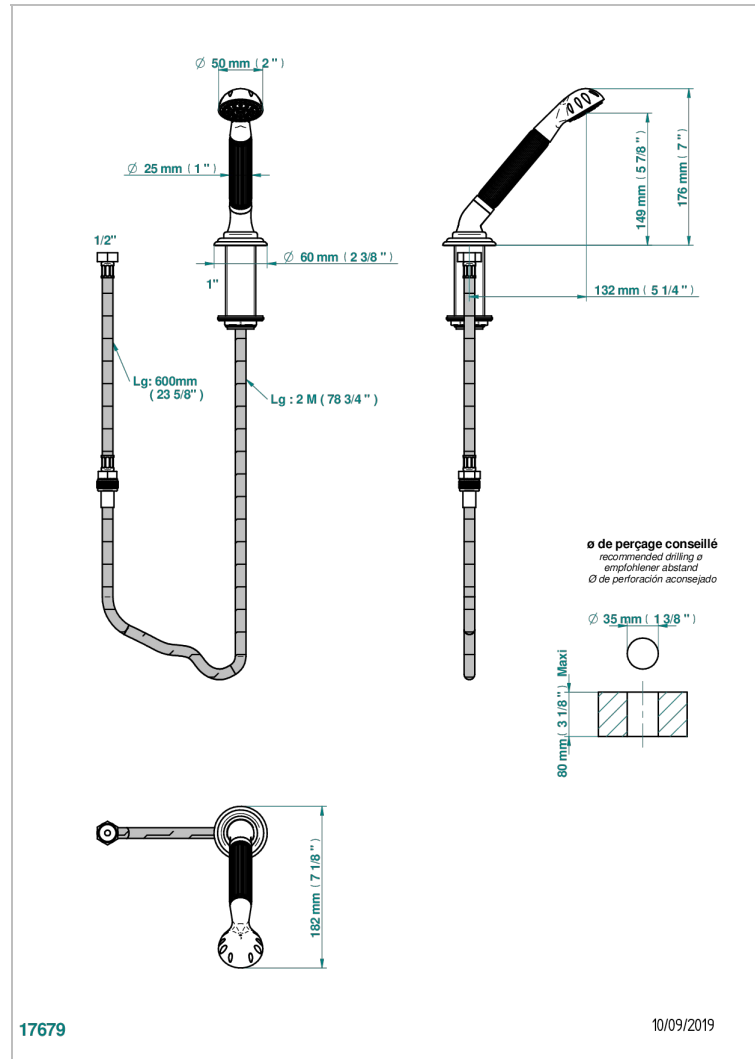

AMBOISE RED JASPER

A1L-60A

Rim mounted stylised handshower, 2 m hose and angle rest

CHARACTERISTIC

- ACS : 20ACCLY558

TECHNICAL SPECS

- Recommandé : 3 bars (max. 5 bars) - Advised : 43,5 psi (max. 72 psi)
- 9,5 l/min à 3 bars (2.5 gpm at 43.5 psi)

STANDARDS

AVAILABLE FINITIONS

Antique nickel - H28
Black ceram - D30
Blush PVD - H62
Brass color PVD - H49
Brown bronze color PVD - F33
Gold color PVD - H52

Graphite PVD - H64
Matt Umber PVD - H67
Matt blush PVD - H60
Matt brass color PVD - H50
Matt brown bronze color PVD - F34
Matt chrome - C02