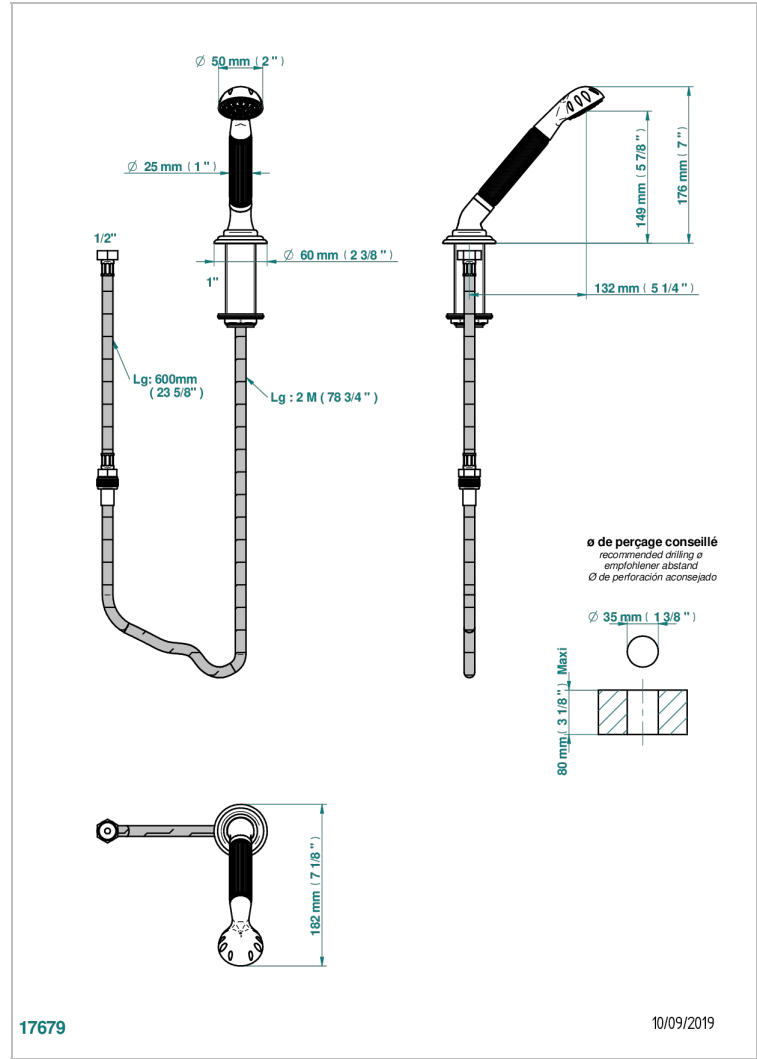

# AMBOISE LAPIS LAZULI

A1K-60A

Deck mounted hand shower, with hose

## CHARACTERISTIC

- ACS : 20ACCLY558