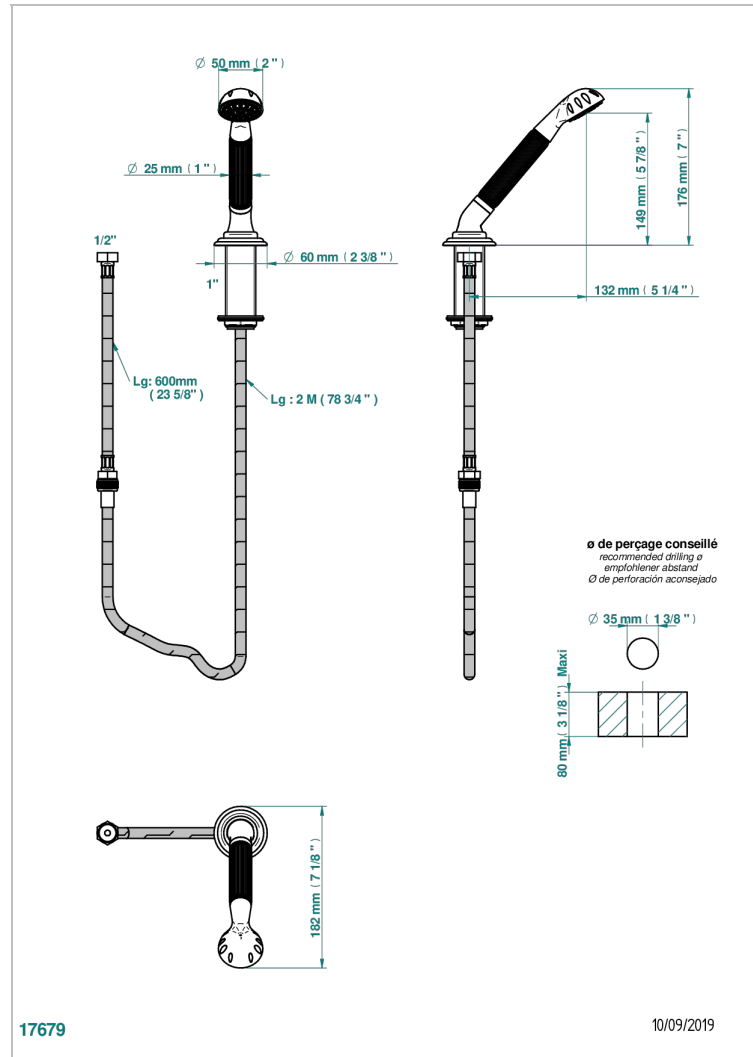

# AMBOISE LAPIS LAZULI

A1K-60A

Rim mounted stylised handshower, 2 m hose and angle rest

## CHARACTERISTIC

- ACS : 20ACCLY558