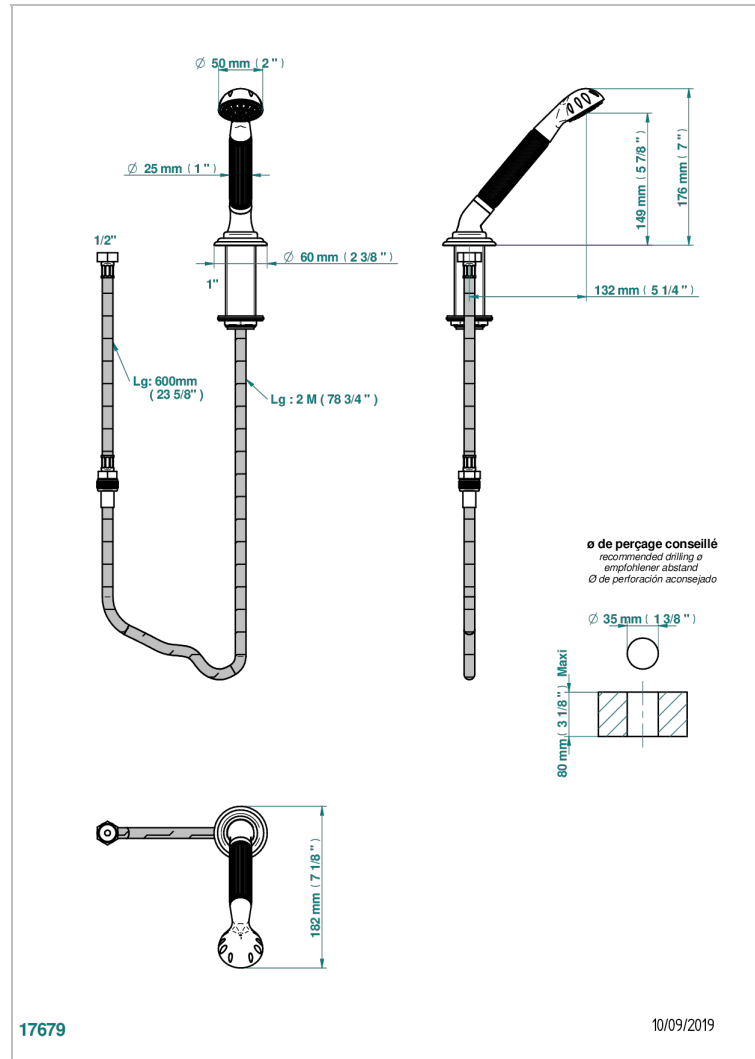

AMBOISE MALACHITE

A1J-60A

Deck mounted hand shower, with hose

CHARACTERISTIC

- ACS : 20ACCLY558

STANDARDS

TECHNICAL SPECS

- Recommandé : 3 bars (max. 5 bars) - Advised : 43,5 psi (max. 72 psi)
- 9,5 l/min à 3 bars (2.5 gpm at 43.5 psi)

Umber PVD - H66