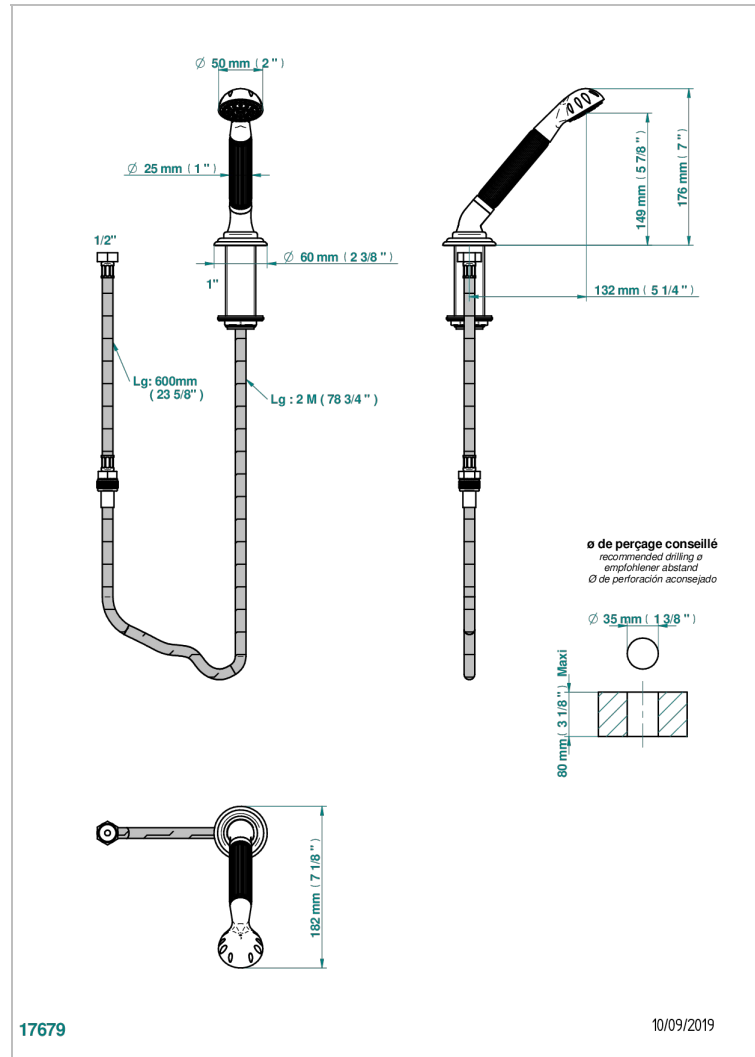

AMBOISE MALACHITE

A1J-60A

Rim mounted stylised handshower, 2 m hose and angle rest

CHARACTERISTIC

- ACS : 20ACCLY558

STANDARDS

TECHNICAL SPECS

- Recommandé : 3 bars (max. 5 bars) - Advised : 43,5 psi (max. 72 psi)
- 9,5 l/min à 3 bars (2.5 gpm at 43.5 psi)

AVAILABLE FINITIONS

Antique nickel - H28
Black ceram - D30
Blush PVD - H62
Brass color PVD - H49
Brown bronze color PVD - F33
Gold color PVD - H52

Graphite PVD - H64
Matt Umber PVD - H67
Matt blush PVD - H60
Matt brass color PVD - H50
Matt brown bronze color PVD - F34
Matt chrome - C02