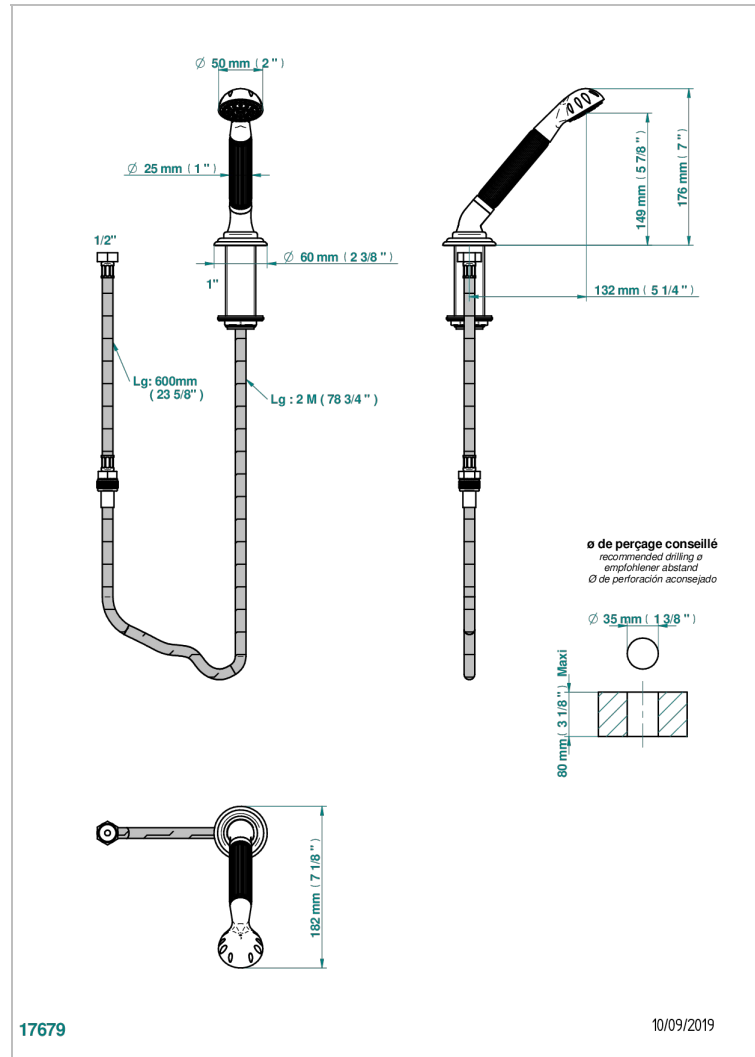

# AMBOISE MALACHITE

A1J-60A

Rim mounted stylised handshower, 2 m hose and angle rest

## CHARACTERISTIC

- ACS : 20ACCLY558