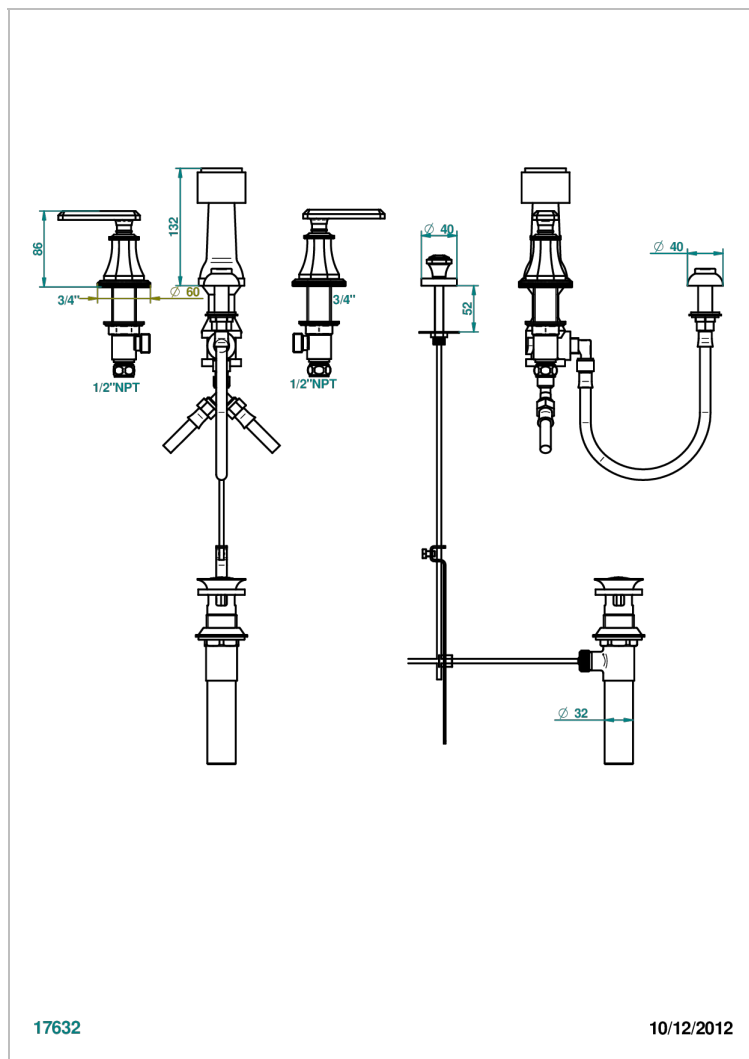

TRADITION WITH LEVER HANDLES

A58-207KA

Deck mounted 3-hole bidet with vertical spray, vacuum breaker and drain

17632

10/12/2012

CHARACTERISTIC

- ASME : ASME A112.18.1-2011/CSA B125.1-11

STANDARDS