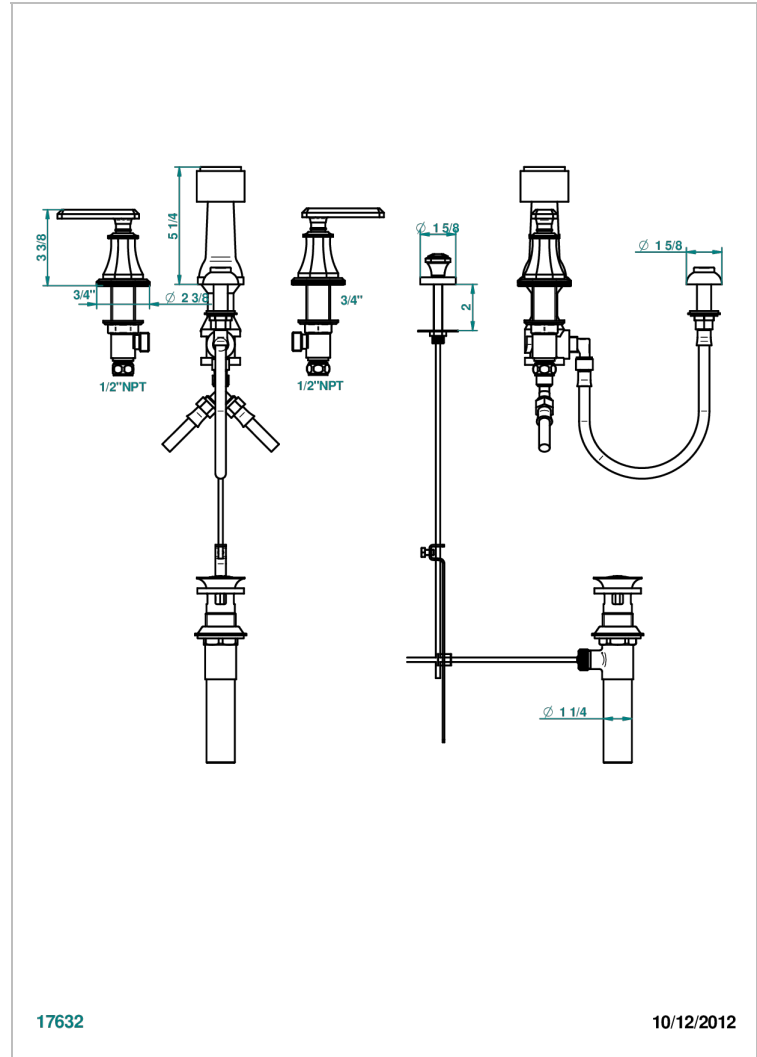

# TRADITION WITH LEVER HANDLES

A58-207KA

Deck mounted 3-hole bidet with vertical spray, vacuum breaker and drain

17632

10/12/2012