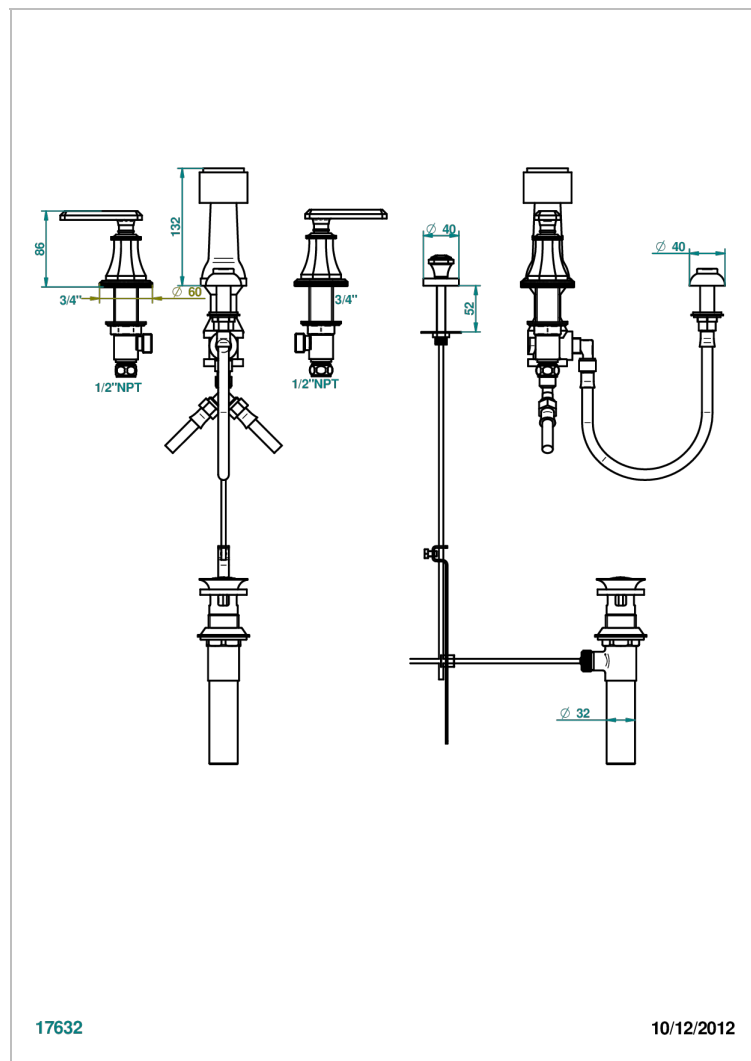

TRADITION WITH LEVER

A58-207KA

Bidet Faucet with vertical spray, drain and vacuum breaker, for bidet Kohler

17632

10/12/2012

CHARACTERISTIC

- ASME : ASME A112.18.1-2011/CSA B125.1-11

STANDARDS

AVAILABLE FINITIONS

Antique nickel - H28
Black ceram - D30
Blush PVD - H62
Brass color PVD - H49
Brown bronze color PVD - F33
Gold color PVD - H52

Graphite PVD - H64
Lacquered light bronze - D01
Matt Umber PVD - H67
Matt blush PVD - H60
Matt brass color PVD - H50
Matt brown bronze color PVD - F34