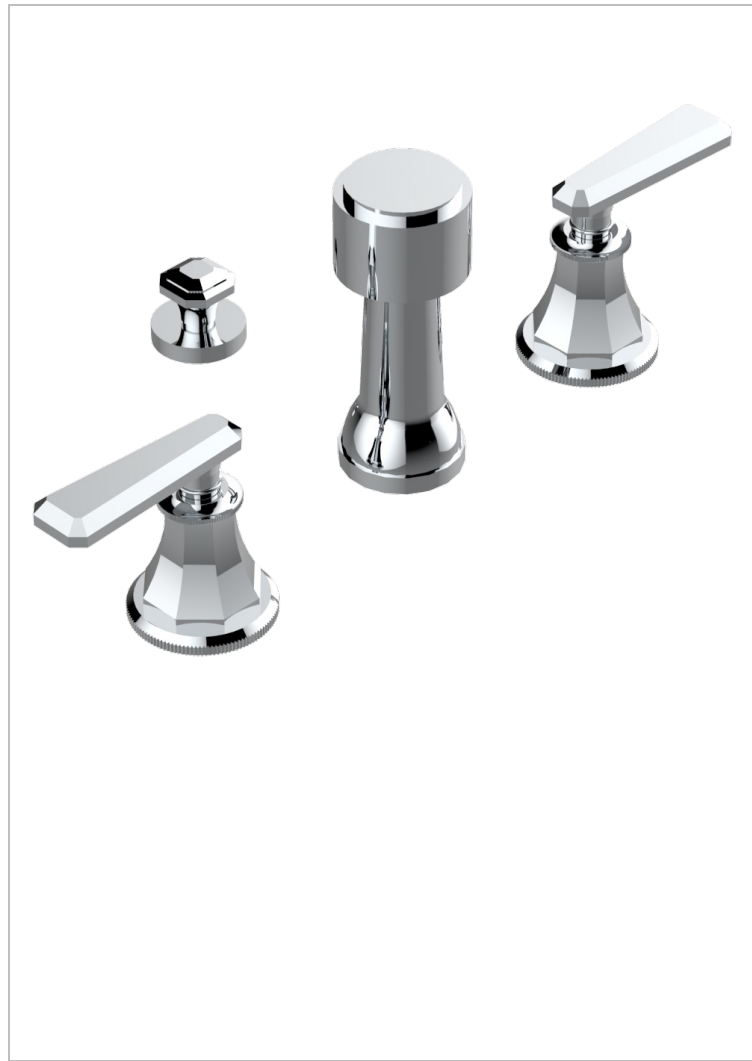

# TRADITION WITH LEVER

A58-207KA

Bidet Faucet with vertical spray, drain and vacuum breaker, for bidet Kohler

17632

10/12/2012

## AVAILABLE FINITIONS

Antique nickel - H28  
Black ceram - D30  
Blush PVD - H62  
Brass color PVD - H49  
Brown bronze color PVD - F33  
Gold color PVD - H52

Graphite PVD - H64  
Lacquered light bronze - D01  
Matt Umber PVD - H67  
Matt blush PVD - H60  
Matt brass color PVD - H50  
Matt brown bronze color PVD - F34