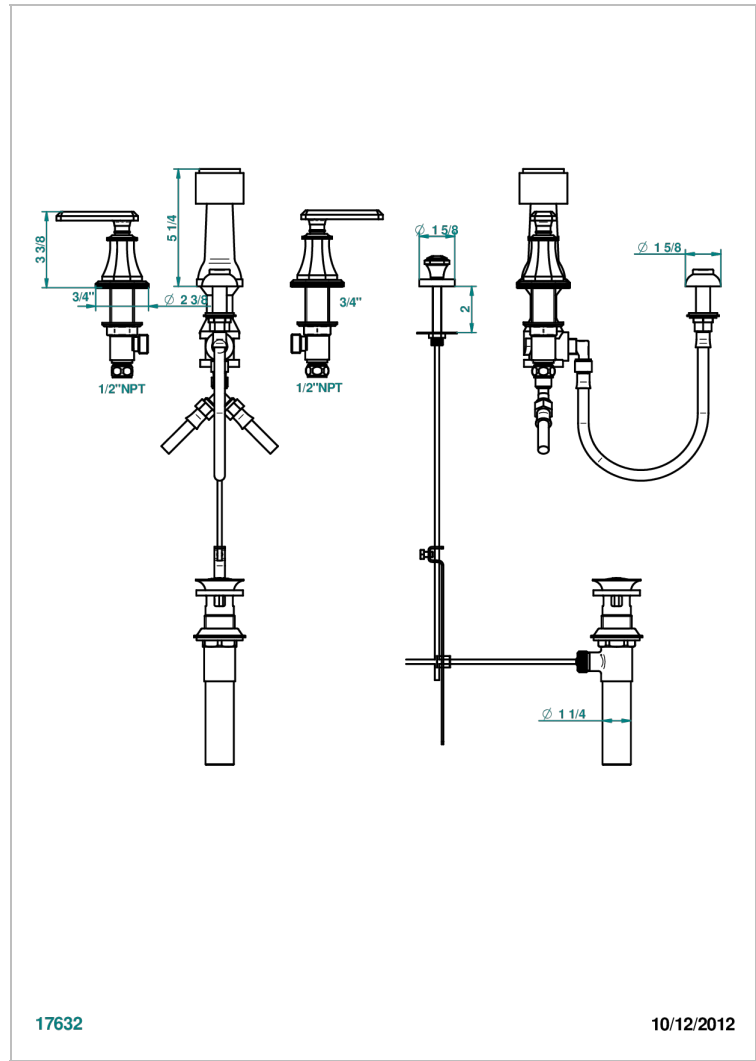

# TRADITION WITH LEVER

A58-207KA

Bidet Faucet with vertical spray, drain and vacuum breaker, for bidet Kohler

17632

10/12/2012