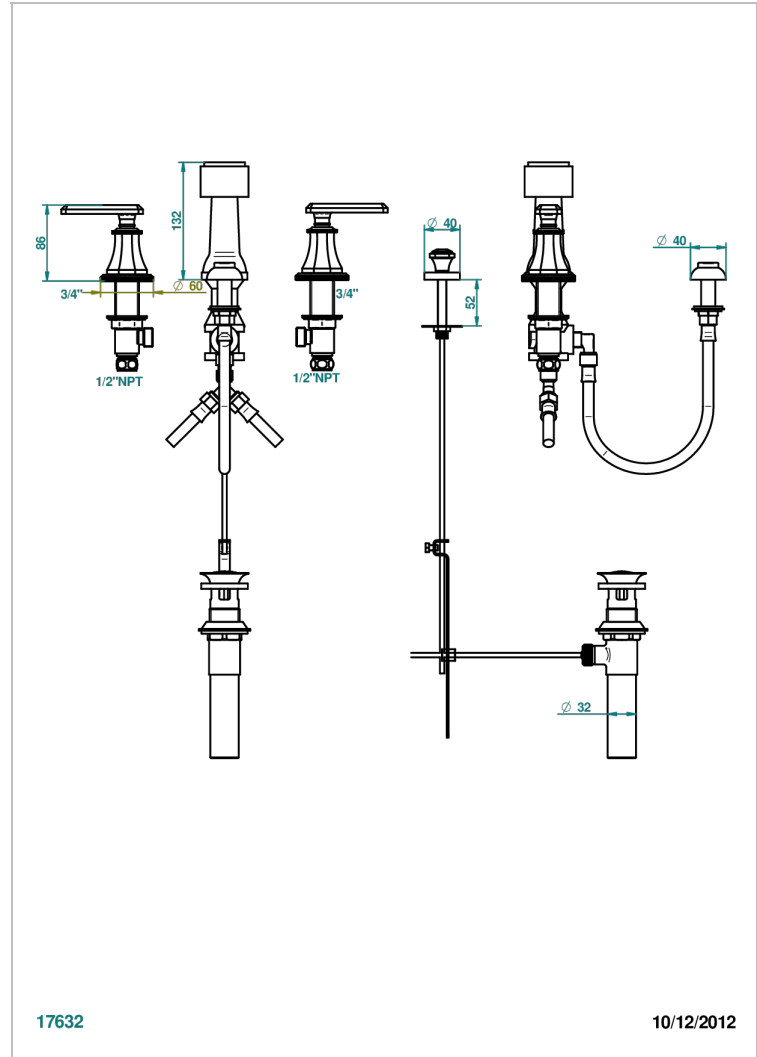

TRADITION WITH LEVER

A58-207KA

Bidet Faucet with vertical spray, drain and vacuum breaker, for bidet Kohler

CHARACTERISTIC

- ASME : ASME A112.18.1-2011/CSA B125.1-11

STANDARDS

AVAILABLE FINITIONS

Antique nickel - H28
Black ceram - D30
Blush PVD - H62
Brass color PVD - H49
Brown bronze color PVD - F33
Gold color PVD - H52

Graphite PVD - H64
Lacquered light bronze - D01
Matt Umber PVD - H67
Matt blush PVD - H60
Matt brass color PVD - H50
Matt brown bronze color PVD - F34

Matt chrome - C02
Matt gold - F07
Matt gold color PVD - H53
Matt graphite PVD - H65
Matt nickel (color finish) - C01
Matt nickel color PVD - H56

Natural smoked Brass - A13
Nickel color PVD - H55
Polished chrome (color finish) - A02
Polished chrome / Polished gold (color finish) - G02
Polished gold (color finish) - F01
Polished nickel - B01

Soft gold - F30
Soft matt gold - F31
Umber PVD - H66
Varnished matt antique red copper (color finish) - H07