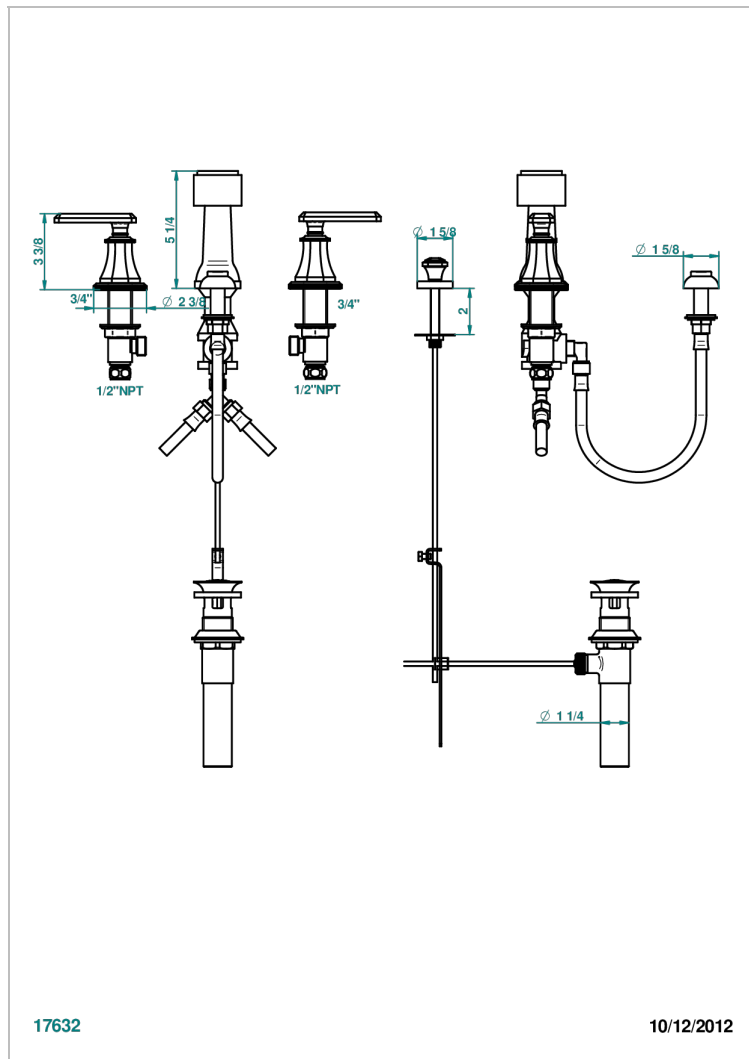

TRADITION WITH LEVER

A58-207KA

Bidet Faucet with vertical spray, drain and vacuum breaker, for bidet Kohler

CHARACTERISTIC

- ASME : ASME A112.18.1-2011/CSA B125.1-11

STANDARDS

AVAILABLE FINITIONS

Antique nickel - H28
Black ceram - D30
Blush PVD - H62
Brass color PVD - H49
Brown bronze color PVD - F33
Gold color PVD - H52

Natural smoked Brass - A13
Nickel color PVD - H55
Polished chrome (color finish) - A02
Polished chrome / Polished gold (color finish) - G02
Polished gold (color finish) - F01
Polished nickel - B01

Soft gold - F30
Soft matt gold - F31
Umber PVD - H66
Varnished matt antique red copper (color finish) - H07