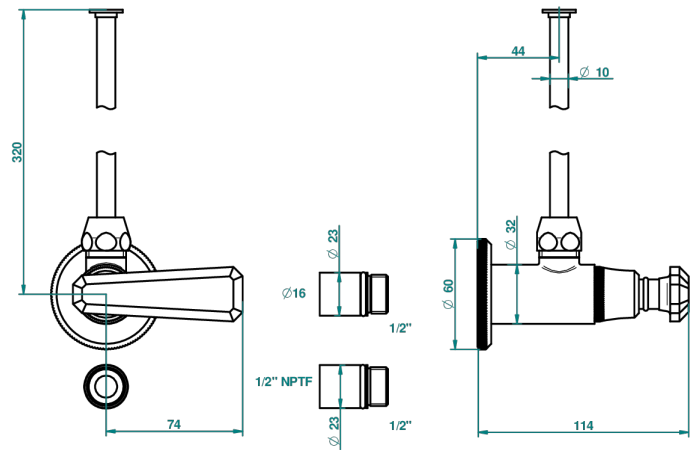

TRADITION CON MANETAS

A58-181/SWC

Angle valve with 3/8 toiletsupply quick adaptator set

THG[®]
PARIS

17631

08/10/2008

CARACTERÍSTICAS

- Tradition con manetas
- Angle valve with 3/8 toiletsupply quick adaptator set