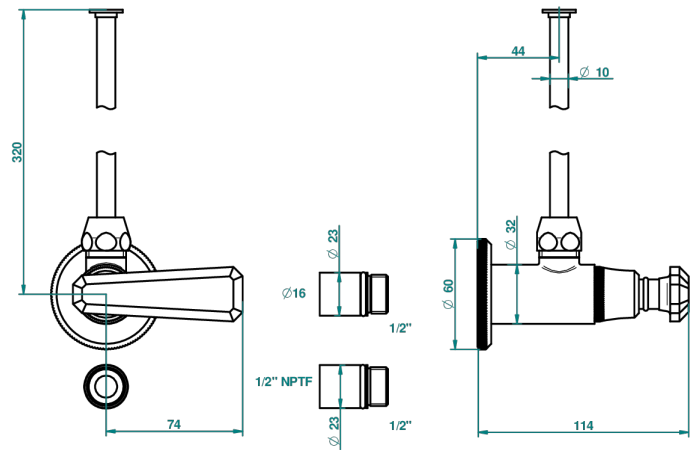

TRADITION WITH LEVER HANDLES

A58-181/SWC

Angle supply valve with 3/8" adaptor set for toilet

17631

08/10/2008

CHARACTERISTIC

- Tradition with lever handles
- Angle supply valve with 3/8" adaptor set for toilet