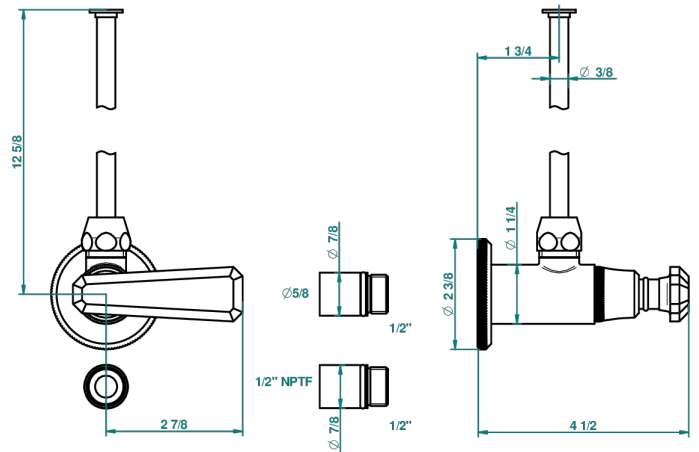

# TRADITION WITH LEVER HANDLES

A58-181/SWC

Angle supply valve with 3/8" adaptor set for toilet

17631

08/10/2008

## CHARACTERISTIC

- Tradition with lever handles
- Angle supply valve with 3/8" adaptor set for toilet