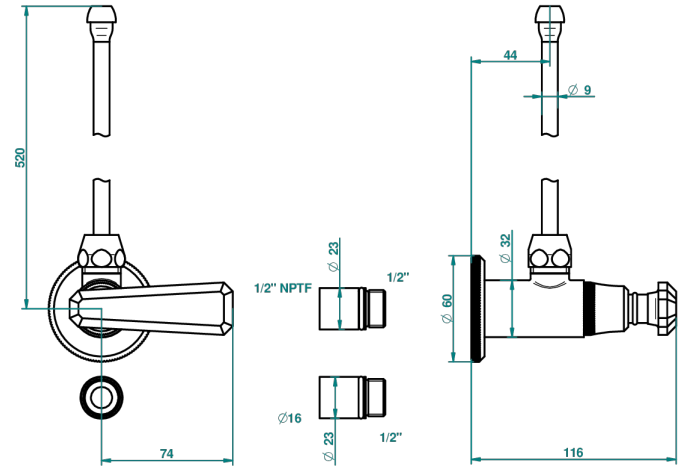

# TRADITION CON MANETAS

A58-181/SLA

Angle valve with 3/8 supply lavatory quick adaptor set

THG<sup>®</sup>  
PARIS

17630

09/07/2008

## CARACTERÍSTICAS

- Tradition con manetas
- Angle valve with 3/8 supply lavatory quick adaptor set