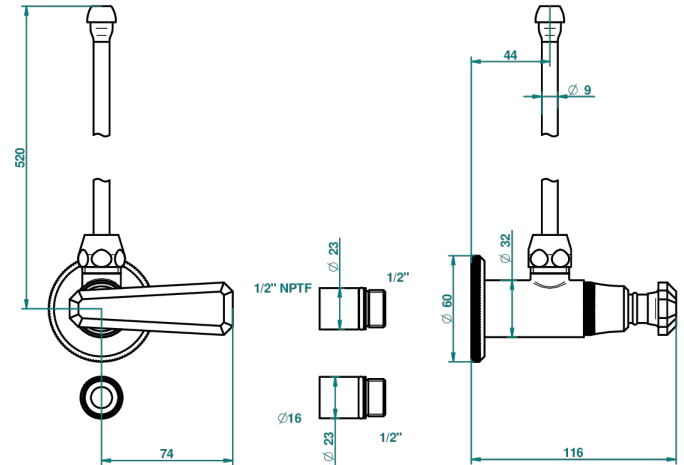

TRADITION WITH LEVER HANDLES

A58-181/SLA

Angle supply valve with 3/8" adaptor set

THG[®]
PARIS

17630

09/07/2008

CHARACTERISTIC

- Tradition with lever handles
- Angle supply valve with 3/8" adaptor set