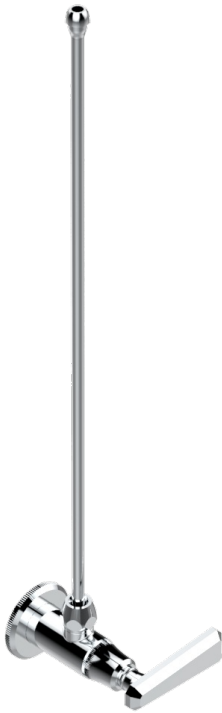

TRADITION WITH LEVER HANDLES

A58-181/SLA

Angle supply valve with 3/8" adaptor set

THG[®]
PARIS

17630

09/07/2008

CHARACTERISTIC

- Tradition with lever handles
- Angle supply valve with 3/8" adaptor set

AVAILABLE FINITIONS

Black ceram - D30
Blush PVD - H62
Brass color PVD - H49
Brown bronze color PVD - F33
Chrome polished - A02
Chrome polished / gold polished - G02

Copper antique matt, coated - H07
Gold color PVD - H52
Gold mat - F07
Gold polished - F01
Graphite PVD - H64
Light coated bronze - D01

Matt Umber PVD - H67
Matt blush PVD - H60
Matt brass color PVD - H50
Matt brown bronze color PVD - F34
Matt chrome (American satin) - C02
Matt gold color PVD - H53

Matt graphite PVD - H65
Matt nickel (American satin) - C01
Matt nickel color PVD - H56
Natural smoked Brass - A13
Nickel antique / Sovereign - H28
Nickel color PVD - H55

Nickel polished - B01
Soft gold - F30
Soft matt gold - F31
Umber PVD - H66