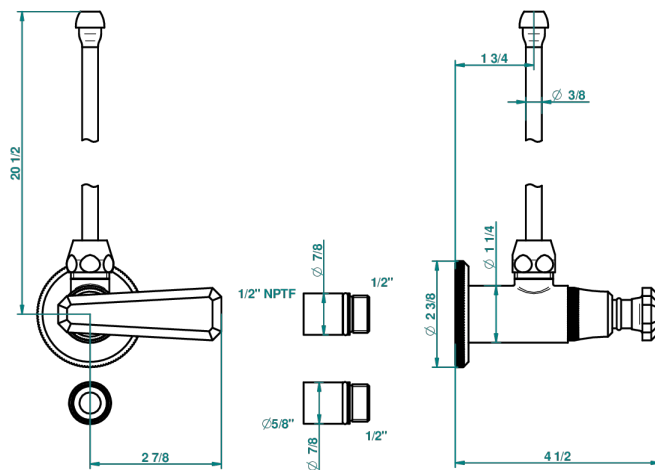

TRADITION WITH LEVER HANDLES

A58-181/SLA

Angle supply valve with 3/8" adaptor set

THG[®]
PARIS

17630

09/07/2008

CHARACTERISTIC

- Tradition with lever handles
- Angle supply valve with 3/8" adaptor set