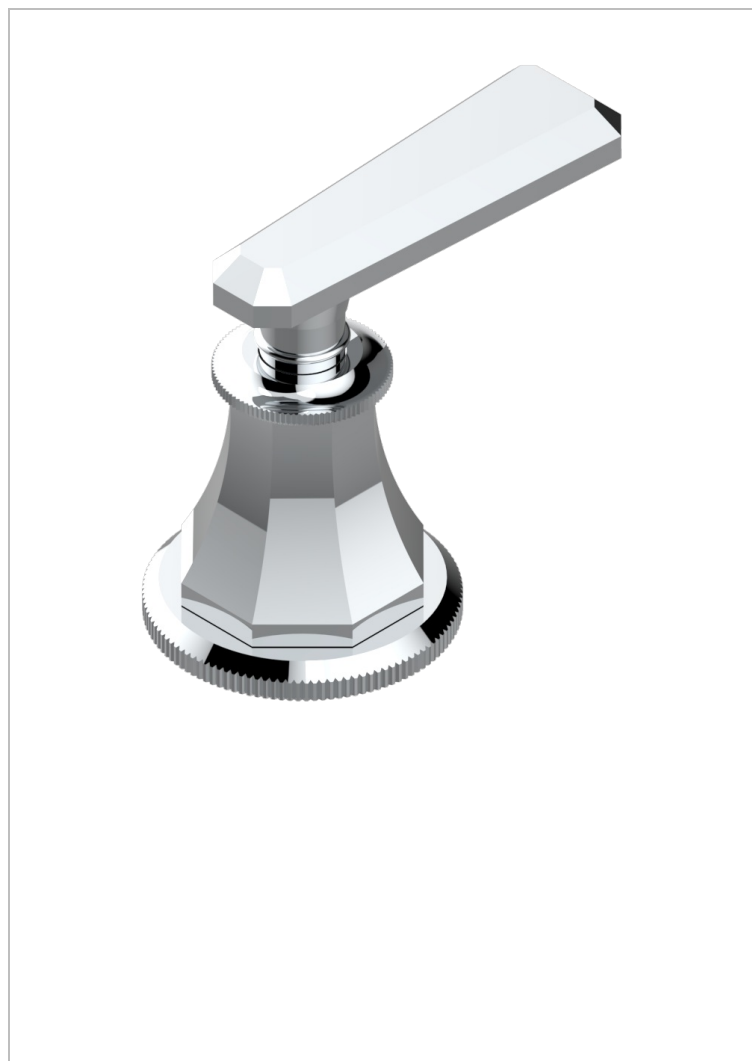

TRADITION WITH LEVER HANDLES

A58-504VGUS

2-function deck diverter with trim

CHARACTERISTIC

- Tradition with lever handles
- 2-function deck diverter with trim

AVAILABLE FINITIONS

Black ceram - D30

Blush PVD - H62

Brass color PVD - H49

Brown bronze color PVD - F33

Chrome polished - A02

Chrome polished / gold polished - G02

Copper antique matt, coated - H07

Gold color PVD - H52

Gold mat - F07

Gold polished - F01