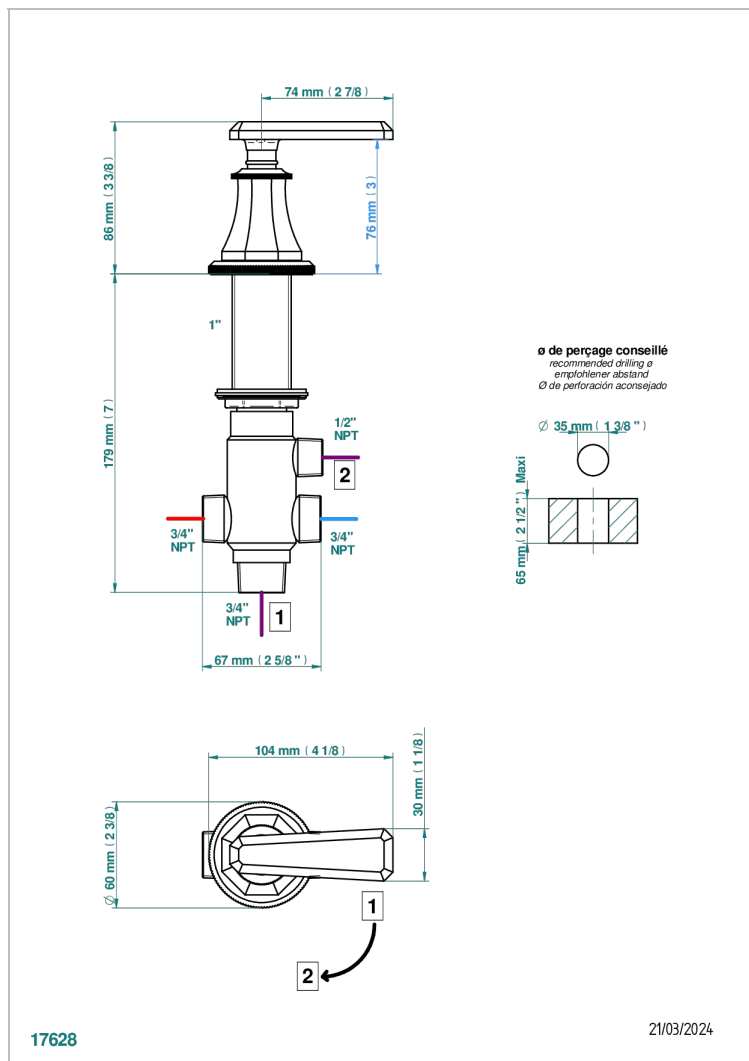

TRADITION WITH LEVER HANDLES

A58-504VGUS

2-function deck diverter with trim

CHARACTERISTIC

- Tradition with lever handles
- 2-function deck diverter with trim

AVAILABLE FINITIONS

Black ceram - D30

Blush PVD - H62