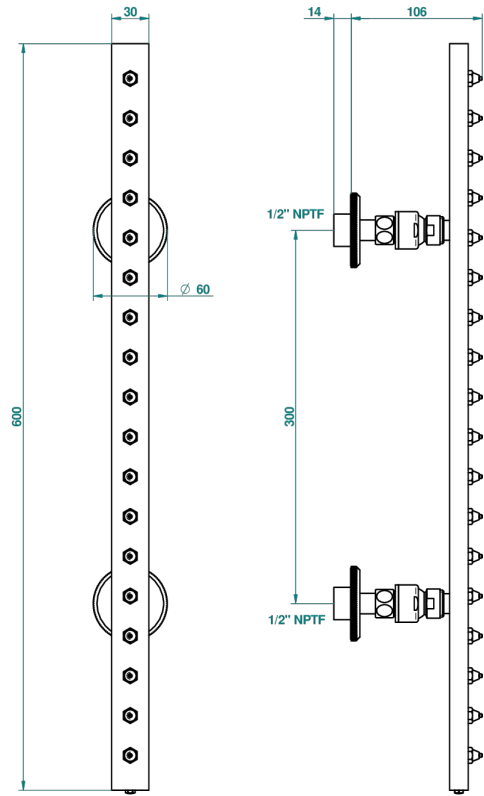

# TRADITION WITH LEVER HANDLES

A58-900/US

Rain-bar, rectangular with 18 picots, 23 1/2" long - with easyclean system

THG<sup>®</sup>  
PARIS

17532

26/01/2009

## CHARACTERISTIC

- Tradition with lever handles
- Rain-bar, rectangular with 18 picots, 23 1/2" long - with easyclean system