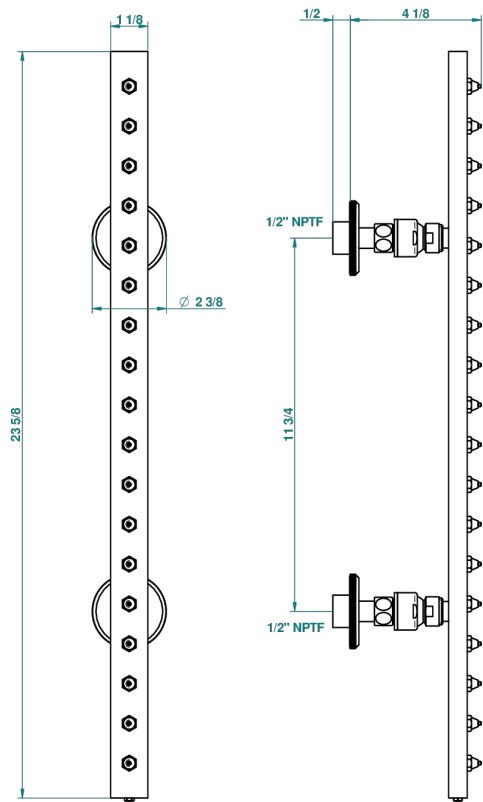

TRADITION WITH LEVER HANDLES

A58-900/US

Rain-bar, rectangular with 18 picots, 23 1/2" long - with easyclean system

THG[®]
PARIS

17532

26/01/2009

CHARACTERISTIC

- Tradition with lever handles
- Rain-bar, rectangular with 18 picots, 23 1/2" long - with easyclean system

TECHNICAL SPECS

- Recommandé : 3 bars (max. 5 bars) - Advised : 43,5 psi (max. 72 psi)
- 8 l/min à 3 bars (2.12 gpm at 43.5 psi)

AVAILABLE FINITIONS

Black ceram - D30
Blush PVD - H62
Brass color PVD - H49
Brown bronze color PVD - F33
Chrome polished - A02
Chrome polished / gold polished - G02