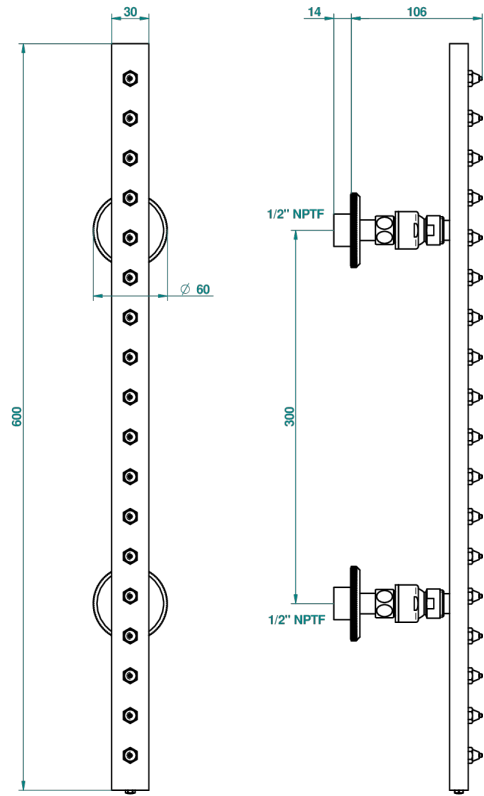

# ART DECO CRYSTAL

A56-900/US

Rain-bar, rectangular with 18 picots, 23 1/2" long

THG<sup>®</sup>  
PARIS

17532

26/01/2009

## CARACTERÍSTICAS

- Art Déco Crystal
- Rain-bar, rectangular with 18 picots, 23 1/2" long