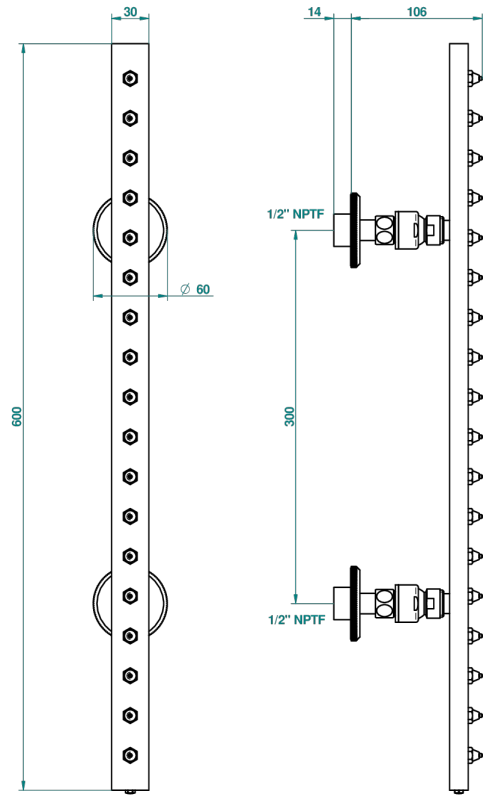

ART DECO CRYSTAL

A56-900/US

Rain-bar, rectangular with 18 picots, 23 1/2" long - with easyclean system

THG[®]
PARIS

17532

26/01/2009

CHARACTERISTIC

- Art Déco Crystal
- Rain-bar, rectangular with 18 picots, 23 1/2" long - with easyclean system

TECHNICAL SPECS

- Recommandé : 3 bars (max. 5 bars) - Advised : 43,5 psi (max. 72 psi)
- 8 l/min à 3 bars (2.12 gpm at 43.5 psi)

AVAILABLE FINITIONS

Black ceram - D30
Blush PVD - H62
Brass color PVD - H49
Brown bronze color PVD - F33
Chrome polished - A02
Chrome polished / gold polished - G02