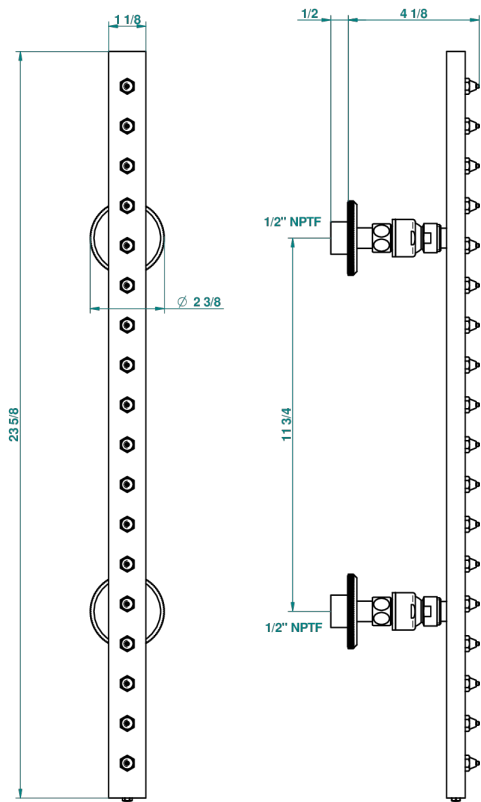

# ART DECO CRYSTAL

A56-900/US

Rain-bar, rectangular with 18 picots, 23 1/2" long - with easyclean system

THG<sup>®</sup>  
PARIS

17532

26/01/2009

## CHARACTERISTIC

- Art Déco Crystal
- Rain-bar, rectangular with 18 picots, 23 1/2" long - with easyclean system