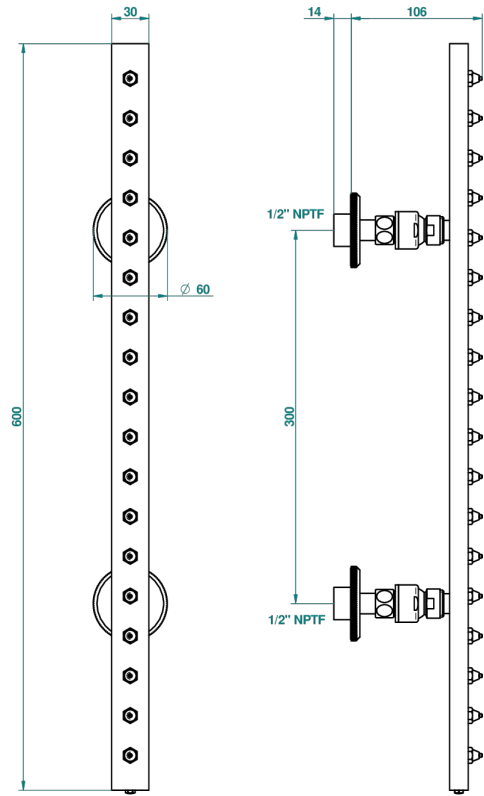

ART DECO WITH LEVER HANDLES

A55-900/US

Rain-bar, rectangular with 18 picots, 23 1/2" long - with easyclean system

17532

26/01/2009

CHARACTERISTIC

- Art Déco with lever handles
- Rain-bar, rectangular with 18 picots, 23 1/2" long - with easyclean system

TECHNICAL SPECS

- Recommandé : 3 bars (max. 5 bars) - Advised : 43,5 psi (max. 72 psi)
- 8 l/min à 3 bars (2.12 gpm at 43.5 psi)

AVAILABLE FINITIONS

Black ceram - D30
Blush PVD - H62
Brass color PVD - H49
Brown bronze color PVD - F33
Chrome polished - A02
Chrome polished / gold polished - G02