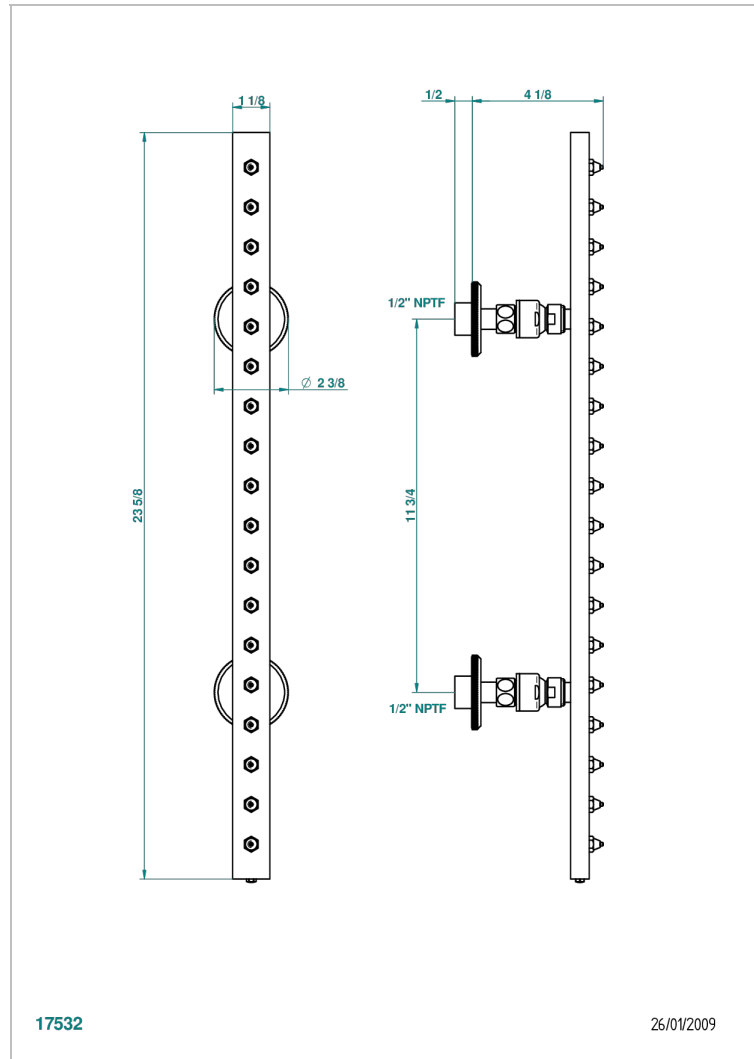

# ART DECO WITH LEVER HANDLES

A55-900/US

Rain-bar, rectangular with 18 picots, 23 1/2" long - with easyclean system

17532

26/01/2009

## CHARACTERISTIC

- Art Déco with lever handles
- Rain-bar, rectangular with 18 picots, 23 1/2" long - with easyclean system

## TECHNICAL SPECS

- Recommandé : 3 bars (max. 5 bars) - Advised : 43,5 psi (max. 72 psi)
- 8 l/min à 3 bars (2.12 gpm at 43.5 psi)