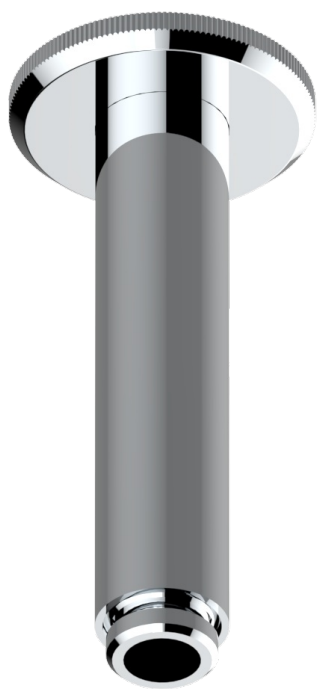

TRADITION CRYSTAL

A59-82V/US

Vertical shower arm ceiling mounted 1/2" connection

THG[®]
PARIS

17526

20/04/2022

CHARACTERISTIC

- Tradition Crystal
- Vertical shower arm ceiling mounted 1/2" connection

AVAILABLE FINITIONS

Black ceram - D30
Blush PVD - H62
Brass color PVD - H49
Brown bronze color PVD - F33
Chrome polished - A02
Chrome polished / gold polished - G02

Copper antique matt, coated - H07
Gold color PVD - H52
Gold mat - F07
Gold polished - F01
Graphite PVD - H64
Light coated bronze - D01

Matt Umber PVD - H67
Matt blush PVD - H60
Matt brass color PVD - H50
Matt brown bronze color PVD - F34
Matt chrome (American satin) - C02
Matt gold color PVD - H53

Matt graphite PVD - H65
Matt nickel (American satin) - C01
Matt nickel color PVD - H56
Natural smoked Brass - A13
Nickel antique / Sovereign - H28
Nickel color PVD - H55

Nickel polished - B01
Soft gold - F30
Soft matt gold - F31
Umber PVD - H66