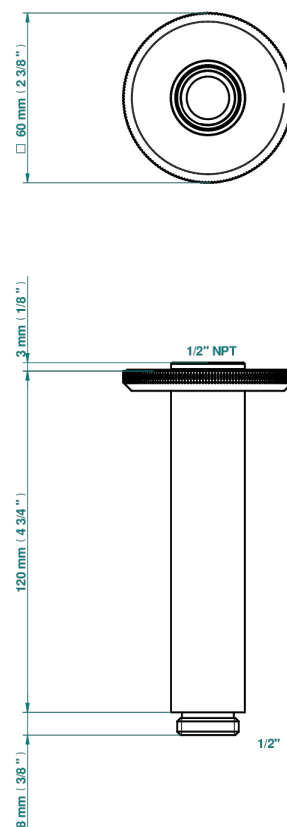

TRADITION CRYSTAL

A59-82V/US

Vertical shower arm ceiling mounted 1/2" connection

THG[®]
PARIS

17526

20/04/2022

CHARACTERISTIC

- Tradition Crystal
- Vertical shower arm ceiling mounted 1/2" connection

AVAILABLE FINITIONS

Black ceram - D30
Blush PVD - H62
Brass color PVD - H49
Brown bronze color PVD - F33
Chrome polished - A02
Chrome polished / gold polished - G02

Copper antique matt, coated - H07
Gold color PVD - H52
Gold mat - F07
Gold polished - F01
Graphite PVD - H64
Light coated bronze - D01