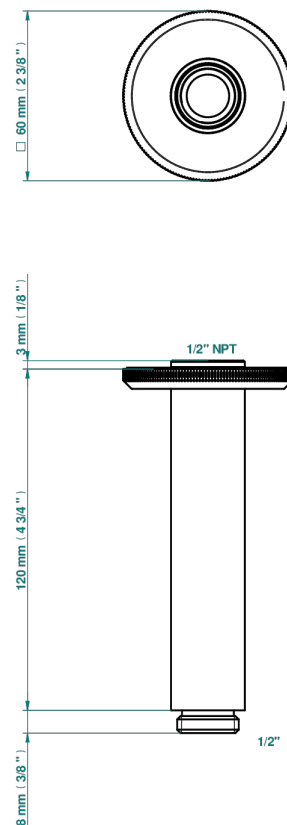

TRADITION WITH LEVER HANDLES

A58-82V/US

Vertical shower arm ceiling mounted 1/2" connection

THG[®]
PARIS

17526

20/04/2022

CHARACTERISTIC

- Tradition with lever handles
- Vertical shower arm ceiling mounted 1/2" connection