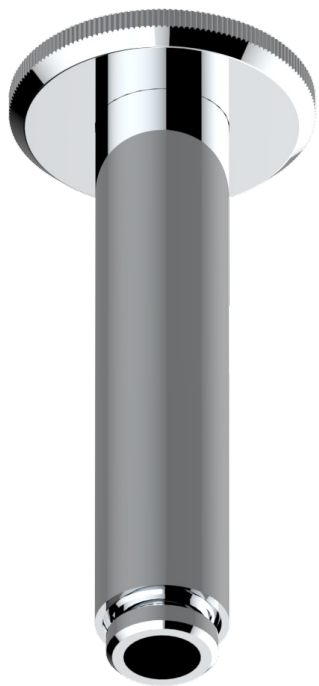

TRADITION WITH LEVER HANDLES

A58-82V/US

Vertical shower arm ceiling mounted 1/2" connection

THG[®]
PARIS

17526

20/04/2022

CHARACTERISTIC

- Tradition with lever handles
- Vertical shower arm ceiling mounted 1/2" connection

AVAILABLE FINITIONS

Black ceram - D30

Blush PVD - H62

Brass color PVD - H49

Brown bronze color PVD - F33

Chrome polished - A02

Chrome polished / gold polished - G02

Copper antique matt, coated - H07

Gold color PVD - H52

Gold mat - F07

Gold polished - F01

Graphite PVD - H64

Light coated bronze - D01

Matt Umber PVD - H67

Matt blush PVD - H60

Matt brass color PVD - H50

Nickel antique / Sovereign - H28

Nickel color PVD - H55

Nickel polished - B01

Soft gold - F30

Soft matt gold - F31

Umber PVD - H66