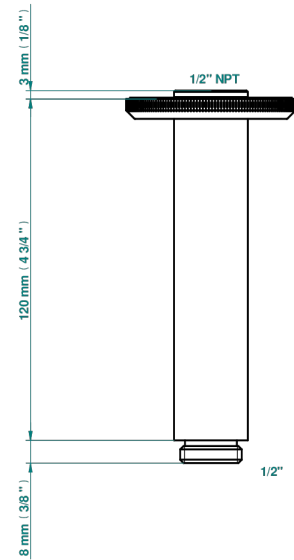

ART DECO CRYSTAL

A56-82V/US

Vertical shower arm & flange ceiling mounted 1/2

THG[®]
PARIS

17526

20/04/2022

CARACTERÍSTICAS

- Art Déco Crystal
- Vertical shower arm & flange ceiling mounted 1/2