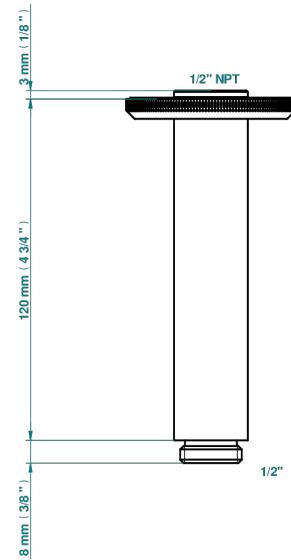

ART DECO CRYSTAL

A56-82V/US

Vertical shower arm ceiling mounted 1/2" connection

17526

20/04/2022

CHARACTERISTIC

- Art Déco Crystal
- Vertical shower arm ceiling mounted 1/2" connection

AVAILABLE FINITIONS