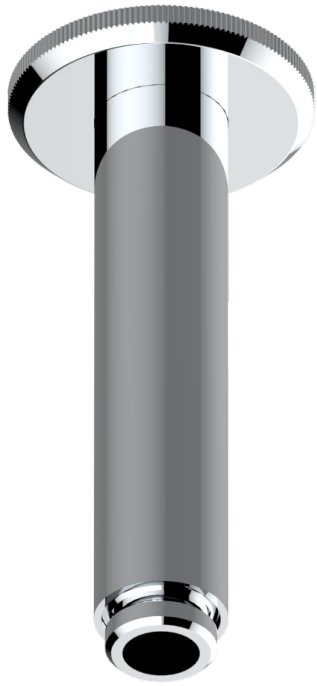

ART DECO CRYSTAL

A56-82V/US

Vertical shower arm ceiling mounted 1/2" connection

17526

20/04/2022

CHARACTERISTIC

- Art Déco Crystal
- Vertical shower arm ceiling mounted 1/2" connection

AVAILABLE FINITIONS

Black ceram - D30
Blush PVD - H62
Brass color PVD - H49
Brown bronze color PVD - F33
Chrome polished - A02
Chrome polished / gold polished - G02

Copper antique matt, coated - H07
Gold color PVD - H52
Gold mat - F07
Gold polished - F01
Graphite PVD - H64
Light coated bronze - D01

Matt Umber PVD - H67
Matt blush PVD - H60
Matt brass color PVD - H50
Matt brown bronze color PVD - F34
Matt chrome (American satin) - C02
Matt gold color PVD - H53

Matt graphite PVD - H65
Matt nickel (American satin) - C01
Matt nickel color PVD - H56
Natural smoked Brass - A13
Nickel antique / Sovereign - H28
Nickel color PVD - H55

Nickel polished - B01
Soft gold - F30
Soft matt gold - F31
Umber PVD - H66