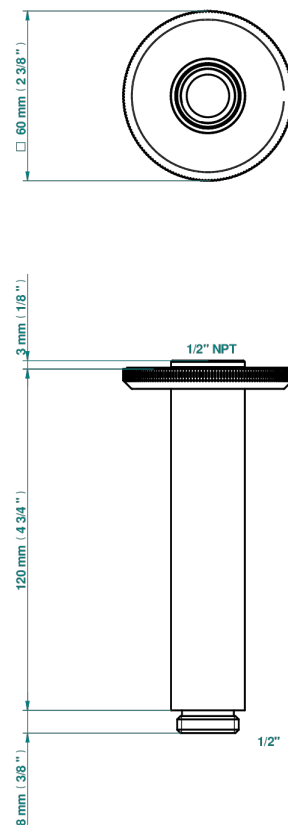

# ART DECO WITH LEVER HANDLES

A55-82V/US

Vertical shower arm ceiling mounted 1/2" connection

17526

20/04/2022

## CHARACTERISTIC

- Art Déco with lever handles
- Vertical shower arm ceiling mounted 1/2" connection