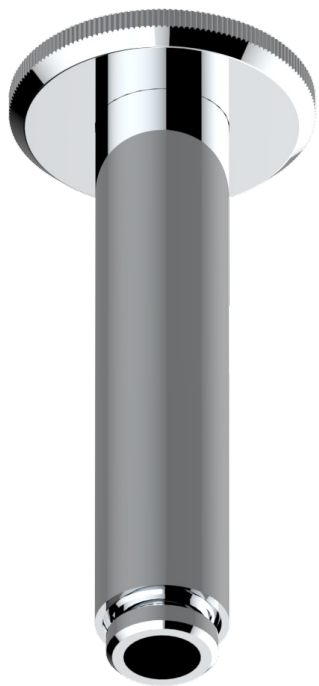

# ART DECO WITH LEVER HANDLES

A55-82V/US

Vertical shower arm ceiling mounted 1/2" connection

17526

20/04/2022

## CHARACTERISTIC

- Art Déco with lever handles
- Vertical shower arm ceiling mounted 1/2" connection

## AVAILABLE FINITIONS

Black ceram - D30  
Blush PVD - H62  
Brass color PVD - H49  
Brown bronze color PVD - F33  
Chrome polished - A02  
Chrome polished / gold polished - G02

Copper antique matt, coated - H07  
Gold color PVD - H52  
Gold mat - F07  
Gold polished - F01  
Graphite PVD - H64  
Light coated bronze - D01

Nickel polished - B01  
Soft gold - F30  
Soft matt gold - F31  
Umber PVD - H66