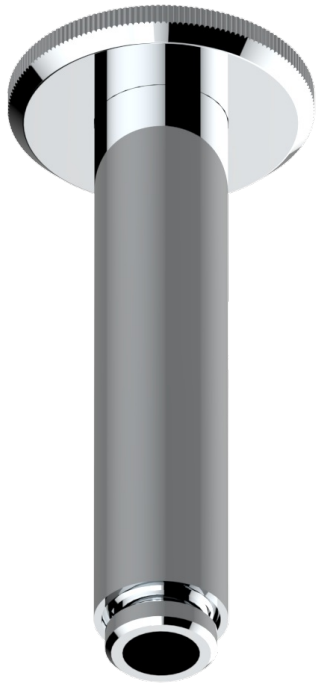

ART DECO CRYSTAL

A56-82V

Vertical shower arm, 1/2"

17525

11/04/2022

CHARACTERISTIC

- Art Déco Crystal
- Vertical shower arm, 1/2"

AVAILABLE FINITIONS

Antique nickel - H28
Black ceram - D30
Blush PVD - H62
Brass color PVD - H49
Brown bronze color PVD - F33
Gold color PVD - H52

Graphite PVD - H64
Lacquered light bronze - D01
Matt Umber PVD - H67
Matt blush PVD - H60
Matt brass color PVD - H50
Matt brown bronze color PVD - F34

Matt chrome - C02
Matt gold - F07
Matt gold color PVD - H53
Matt graphite PVD - H65
Matt nickel (color finish) - C01
Matt nickel color PVD - H56

Natural smoked Brass - A13
Nickel color PVD - H55
Polished chrome (color finish) - A02
Polished chrome / Polished gold (color finish) - G02
Polished gold (color finish) - F01
Polished nickel - B01

Soft gold - F30
Soft matt gold - F31
Umber PVD - H66
Varnished matt antique red copper (color finish) - H07