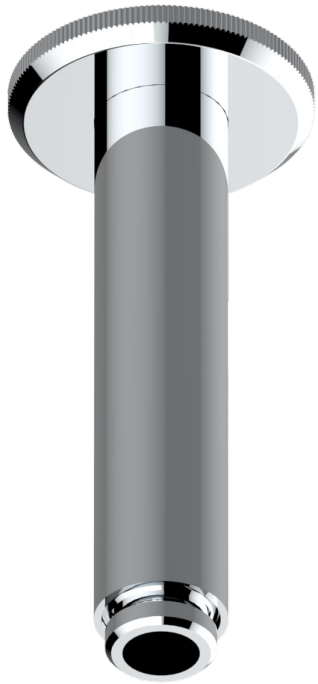

ART DECO WITH LEVER

A55-82V

Vertical shower arm, 1/2"

17525

11/04/2022

CHARACTERISTIC

- Art Déco with lever
- Vertical shower arm, 1/2"

AVAILABLE FINITIONS

Antique nickel - H28
Black ceram - D30
Blush PVD - H62
Brass color PVD - H49
Brown bronze color PVD - F33
Gold color PVD - H52

Graphite PVD - H64
Lacquered light bronze - D01
Matt Umber PVD - H67
Matt blush PVD - H60
Matt brass color PVD - H50
Matt brown bronze color PVD - F34

Matt chrome - C02
Matt gold - F07
Matt gold color PVD - H53
Matt graphite PVD - H65
Matt nickel (color finish) - C01
Matt nickel color PVD - H56

Natural smoked Brass - A13
Nickel color PVD - H55
Polished chrome (color finish) - A02
Polished chrome / Polished gold (color finish) - G02
Polished gold (color finish) - F01
Polished nickel - B01

Soft gold - F30
Soft matt gold - F31
Umber PVD - H66
Varnished matt antique red copper (color finish) - H07